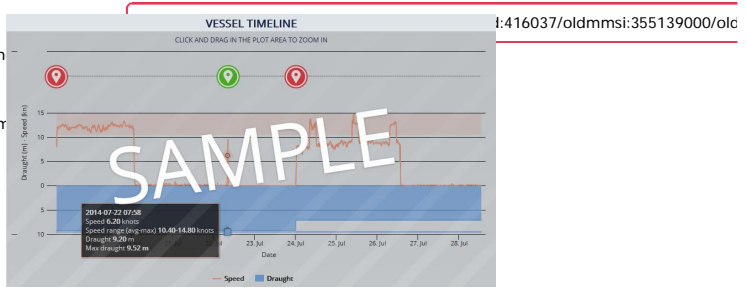

(/en/ais/index/ships/range/ship_type:7) Vehicles Carrier (/en/ais/index/ships/range/ship_type:7)

IMO: 9561289
MMSI: 355139000
Call Sign: 3FCG3
Flag: Panama (PA)
AIS Type: Cargo
Gross Tonnage: 58939
Deadweight: 18828 t
Length x Breadth: 199.95m x 32.65m
Year Built: 2008
Status: Active

Last Position Received Out of range

Newer position available via Satellite

(No Position) 2015-04-09 22:39
Area: Panama Canal
Latitude / Longitude: 8.597433° / -79.45097°
(/en/ais/home/oldshipid:416037/oldmmsi:355139000/zoom:10/olddate:lastknown)

Status: Underway
Speed/Course: 17.0kn / 183°
AIS Source: 98 (/en/ais/details/stations/98)

Itineraries History
(/en/ais/index/itineraries/all/shipid:416037/mmsi:355139000/shipname:MERMAID%20ACE)

Latest Positions
(/en/ais/index/positions/all/shipid:416037/mmsi:355139000/shipname:MERMAID%20ACE)

Nearby Vessels
(/en/ais/index/ships/nearby/shipid:416037/mmsi:355139000/shipname:MERMAID%20ACE)

Voyage Related Info (Last Received)

Destination	PUERTO QUETZAL (/en/ais/details/ports/17207) [GT] ⓘ
ETA	2015-04-12 13:00 UTC
Last Known Port	PANAMA ANCH PACIFIC (/en/ais/details/ports/799) [PA] (2015-04-09 21:49:00)
Previous Port	EMDEN (/en/ais/details/ports/175) [DE] (2015-03-17 18:23:00)
Draught	8.8m
Speed recorded (Max / Average)	17.2 / 9.1 knots
Info Received	2015-04-09 22:36 (2015-04-09 22:36)

VESSEL TIMELINE feature available to PRO & SAT subscribers [UPGRADE NOW (/en/p/plans)](#)

Vessel Particulars Last update: 2015-04-09 01:48:00

- General
- Companies
- Build
- Class
- Surveys

Recent Port Calls [Local Time](#) [Time (UTC)](#)

Port	Arrival (LT)	Departure (LT)	In Transit
PANAMA ANCH PACIFIC (/en/ais/index/port_moves/all/port:799/portname: PANAMA%20ANCH%20PACIFIC) (UTC-5)	2015-04-09 16:05:00	2015-04-09 16:53:00	
PANAMA CANAL (/en/ais/index/port_moves/all/port:795/portname: PANAMA%20CANAL) (UTC-5)	2015-04-09 04:57:00	2015-04-09 16:04:00