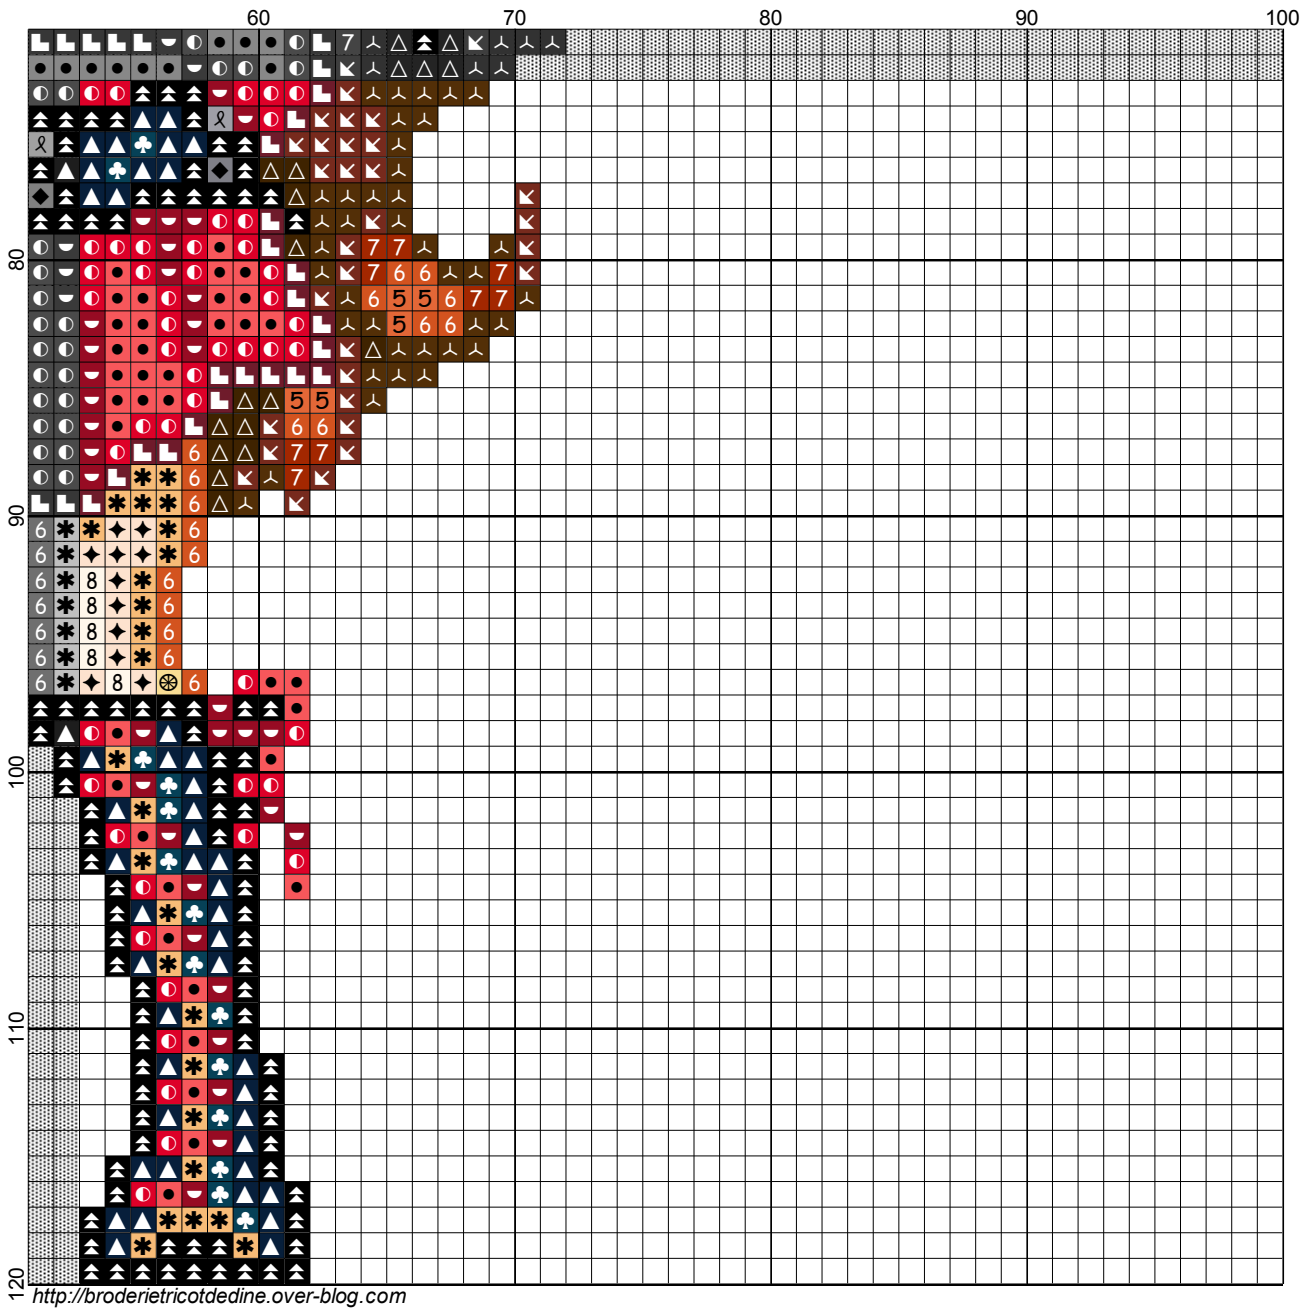

<http://broderietricotdedine.over-blog.com>

<http://broderietricotdedine.over-blog.com>

<http://broderietricotdedine.over-blog.com>

melissa

Author: dine
Copyright: <http://broderietricotdedine.over-blog.com>
Grid Size: 100W x 120H
Design Area: 3,79" x 7,36" (53 x 103 stitches)

Legend:

	[2]	DMC	301	mahogany - md		[2]	DMC	920	copper - md
	[2]	DMC	310	black		[2]	DMC	921	copper
	[2]	DMC	311	navy blue - md		[2]	DMC	922	copper -lt
	[2]	DMC	318	steel gray - lt		[2]	DMC	938	coffee brown - ul dk
	[2]	DMC	414	steel gray - dk		[2]	DMC	948	peach - vy lt
	[2]	DMC	437	tan - lt		[2]	DMC	972	canary - dp
	[2]	DMC	645	beaver gray - vy dk		[2]	DMC	3705	melon - dk
	[2]	DMC	666	christmas red - br		[2]	DMC	3770	tawny - vy lt
	[2]	DMC	758	terra cotta - vy lt		[2]	DMC	3827	golden brown - pl
	[2]	DMC	816	garnet		[2]	DMC	3843	electric blue
	[2]	DMC	823	navy blue - dk		[2]	DMC	3855	autumn gold - lt
	[2]	DMC	898	coffee brown - vy dk		[2]	DMC	3857	rosewood - dk
	[2]	DMC	902	garnet - vy dk		[2]	DMC	5200	snow white
	[2]	DMC	918	red copper - dk					