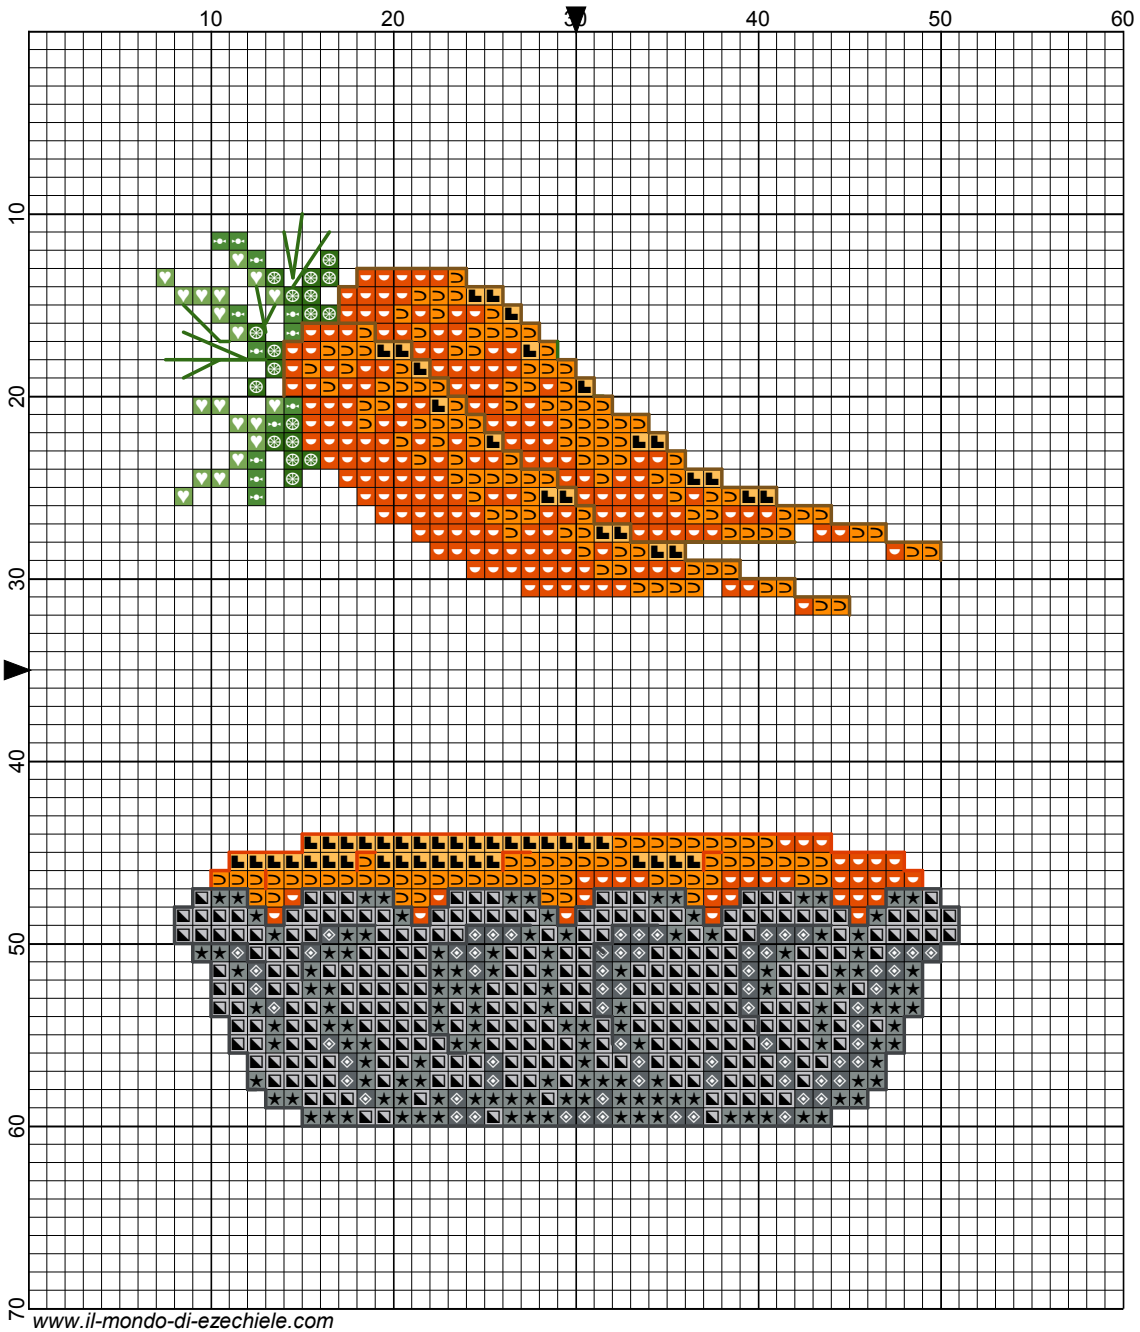

# TORTA DI CAROTE by Eze

# TORTA DI CAROTE

---

**Author:** Eze  
**Copyright:** www.il-mondo-di-ezechiele.com  
**Grid Size:** 60W x 70H  
**Design Area:** 7,98 cm x 9,07 cm (44 x 50 stitches)

## Legend:

 [2] DMC 415 pearl gray	 [2] DMC 3347 yellow green - md	 [2] DMC 742 tangerine - lt
 [2] DMC 3345 hunter green - dk	 [2] DMC 946 burnt orange - md	 [2] DMC 317 pewter gray
 [2] DMC 3346 hunter green	 [2] DMC 740 tangerine	 [2] DMC 169 pewter - lt

## Backstitch Lines:

 DMC-433 brown - md	 DMC-413 pewter gray - dk
 DMC-3345 hunter green - dk	 DMC-900 burnt orange - dk