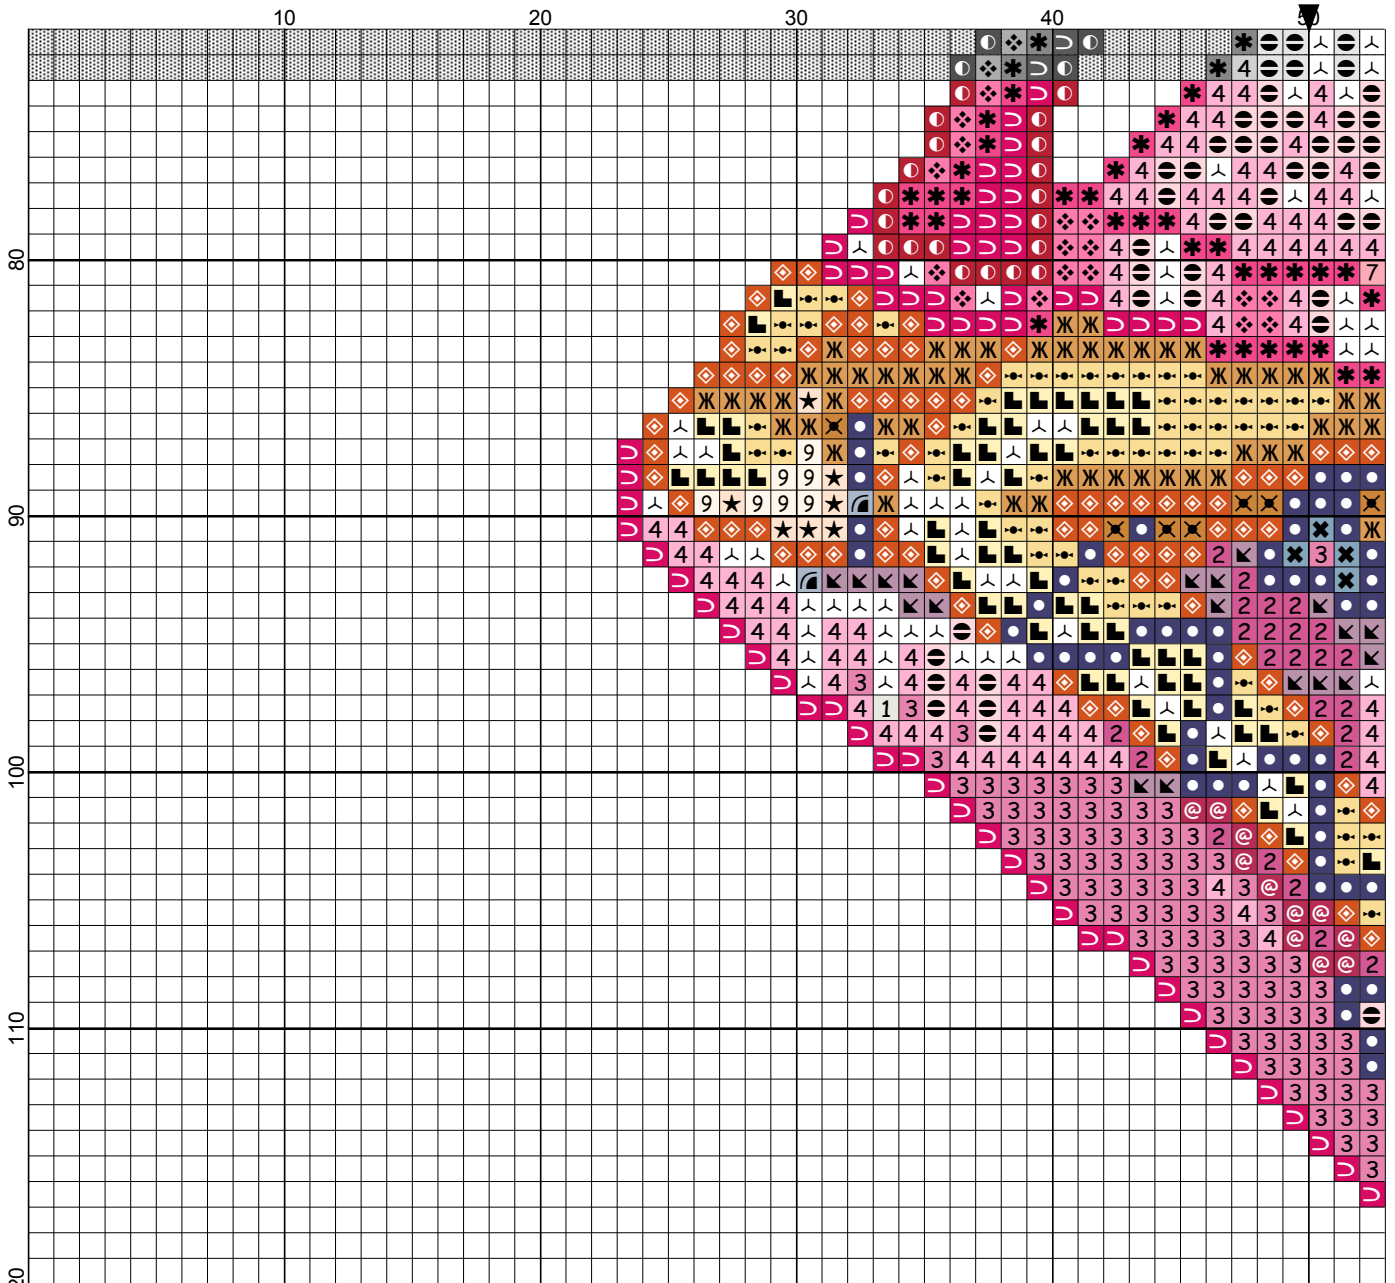

<http://broderietricotdedine.over-blog.com>

<http://broderietricotdedine.over-blog.com>

<http://broderietricotdedine.over-blog.com>

anna

Author: dine
Copyright: <http://broderietricotdedine.over-blog.com>
Grid Size: 100W x 120H
Design Area: 4,21" x 4,71" (59 x 66 stitches)

Legend:

	[2]	DMC	158	md vy dk cornflower blue
	[2]	DMC	304	christmas red - md
	[2]	DMC	600	cranberry - vy dk
	[2]	DMC	745	yellow - lt pl
	[2]	DMC	920	copper - md
	[2]	DMC	932	antique blue - lt
	[2]	DMC	951	tawny - lt
	[2]	DMC	963	dusty rose - ul vy lt
	[2]	DMC	976	golden brown - md
	[2]	DMC	977	golden brown - lt
	[2]	DMC	3072	beaver gray - vy lt
	[2]	DMC	3607	plum - lt

	[2]	DMC	3608	plum - vy lt
	[2]	DMC	3609	plum - ul lt
	[2]	DMC	3708	melon - lt
	[2]	DMC	3770	tawny - vy lt
	[2]	DMC	3805	cyclamen pink
	[2]	DMC	3806	cyclamen pink - lt
	[2]	DMC	3827	golden brown - pl
	[2]	DMC	3831	raspberry - dk
	[2]	DMC	3836	grape - lt
	[2]	DMC	3840	lavender blue - lt
	[2]	DMC	3855	autumn gold - lt
	[2]	DMC	5200	snow white