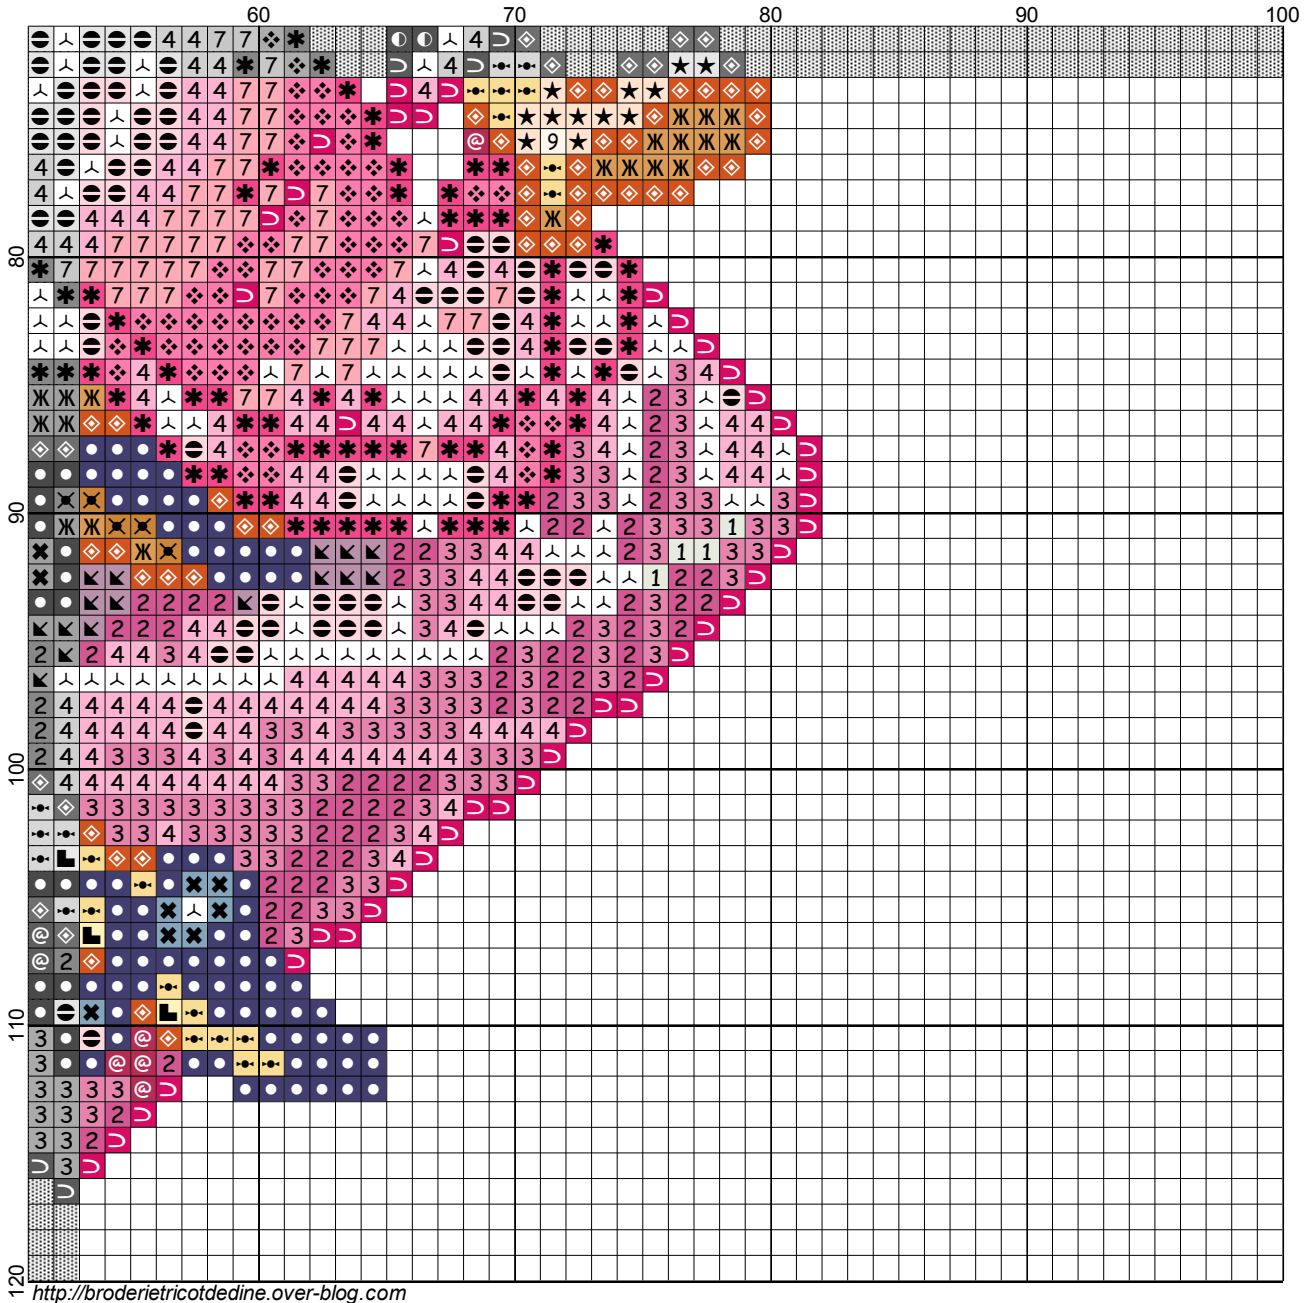

<http://broderietricotdedine.over-blog.com>

<http://broderietricotdedine.over-blog.com>

<http://broderietricotdedine.over-blog.com>

anna

Author: dine
Copyright: <http://broderietricotdedine.over-blog.com>
Grid Size: 100W x 120H
Design Area: 4,21" x 4,71" (59 x 66 stitches)

Legend:

	[2]	DMC	158	md vy dk cornflower blue
	[2]	DMC	304	christmas red - md
	[2]	DMC	600	cranberry - vy dk
	[2]	DMC	745	yellow - lt pl
	[2]	DMC	920	copper - md
	[2]	DMC	932	antique blue - lt
	[2]	DMC	951	tawny - lt
	[2]	DMC	963	dusty rose - ul vy lt
	[2]	DMC	976	golden brown - md
	[2]	DMC	977	golden brown - lt
	[2]	DMC	3072	beaver gray - vy lt
	[2]	DMC	3607	plum - lt

	[2]	DMC	3608	plum - vy lt
	[2]	DMC	3609	plum - ul lt
	[2]	DMC	3708	melon - lt
	[2]	DMC	3770	tawny - vy lt
	[2]	DMC	3805	cyclamen pink
	[2]	DMC	3806	cyclamen pink - lt
	[2]	DMC	3827	golden brown - pl
	[2]	DMC	3831	raspberry - dk
	[2]	DMC	3836	grape - lt
	[2]	DMC	3840	lavender blue - lt
	[2]	DMC	3855	autumn gold - lt
	[2]	DMC	5200	snow white