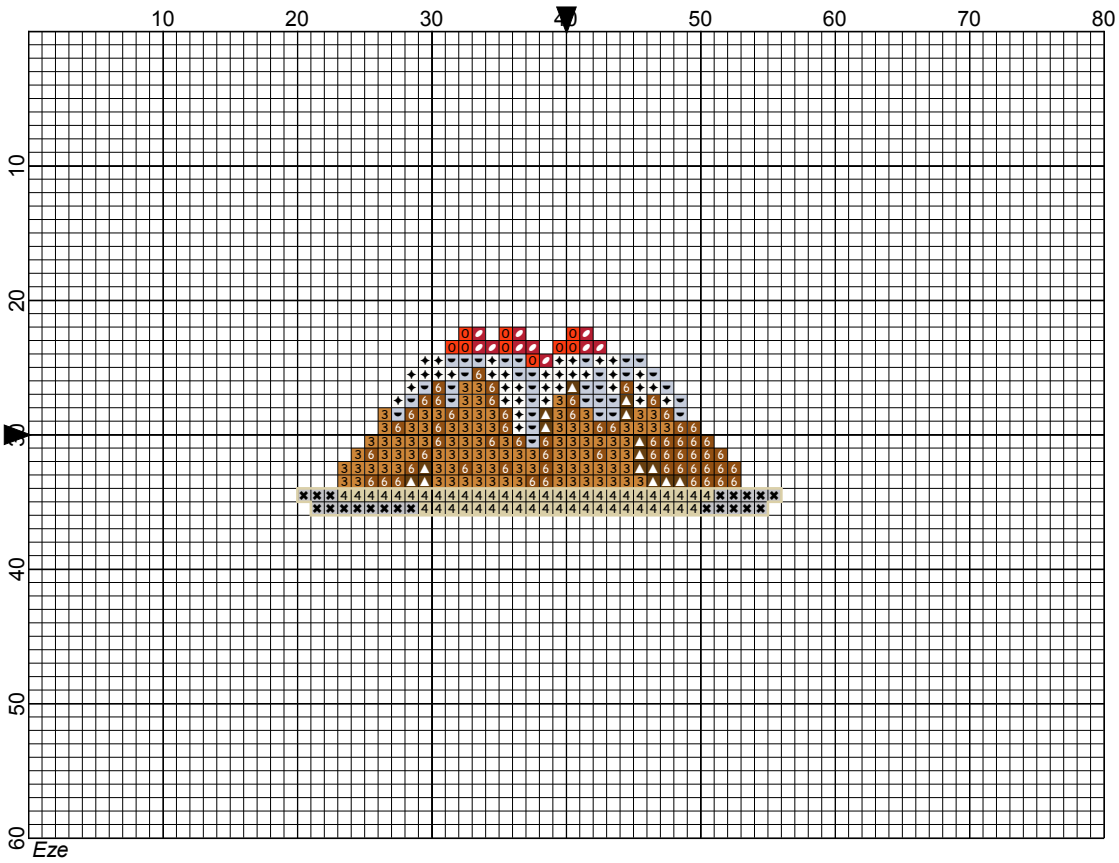

Christmas pudding by Eze

- Legend:
- DMC-3865
 - DMC-304
 - DMC-801
 - DMC-415
 - DMC-159
 - DMC-606
 - DMC-976
 - DMC-3046
 - DMC-975
- Backstitches:
- DMC-3046

Christmas pudding

Author: Eze
Copyright: Eze
Grid Size: 80W x 60H
Design Area: 6,53 cm x 2,54 cm (36 x 14 stitches)

Legend:

 [2]	DMC 3865	winter white	 [2]	DMC 415	pearl gray	 [2]	DMC 976	golden brown - md
 [2]	DMC 304	christmas red - md	 [2]	DMC 159	gray blue - lt	 [2]	DMC 3046	yellow beige - md
 [2]	DMC 801	coffee brown - dk	 [2]	DMC 606	burnt orange-red	 [2]	DMC 975	golden brown - dk

Backstitch Lines:

 DMC-3046 yellow beige - md