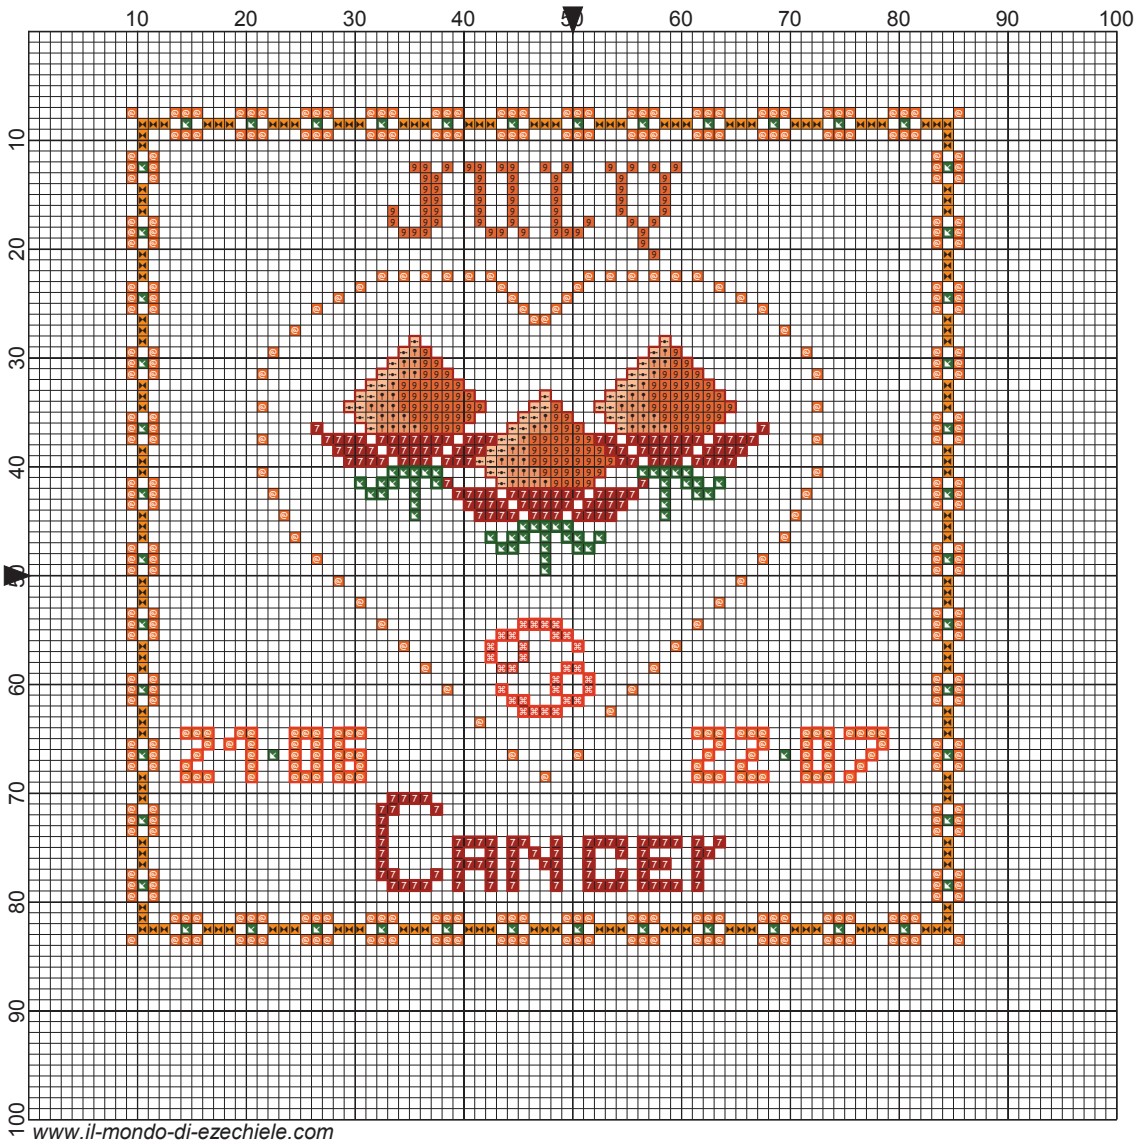

JULY FOR YOU by Eze

JULY FOR YOU

Author: Eze
Copyright: www.il-mondo-di-ezechiele.com
Grid Size: 100W x 100H
Design Area: 5,50" x 5,50" (77 x 77 stitches)

Legend:

 [2] DMC 900 burnt orange - dk
 [2] DMC 947 burnt orange
 [2] DMC 740 tangerine

 [2] DMC 918 red copper - dk
 [2] DMC 921 copper
 [2] DMC 3345 hunter green - dk

 [2] DMC 3825 pumpkin - pl
 [2] DMC 922 copper -lt

Backstitch Lines:

 DMC-895 hunter green - vy dk
 DMC-900 burnt orange - dk