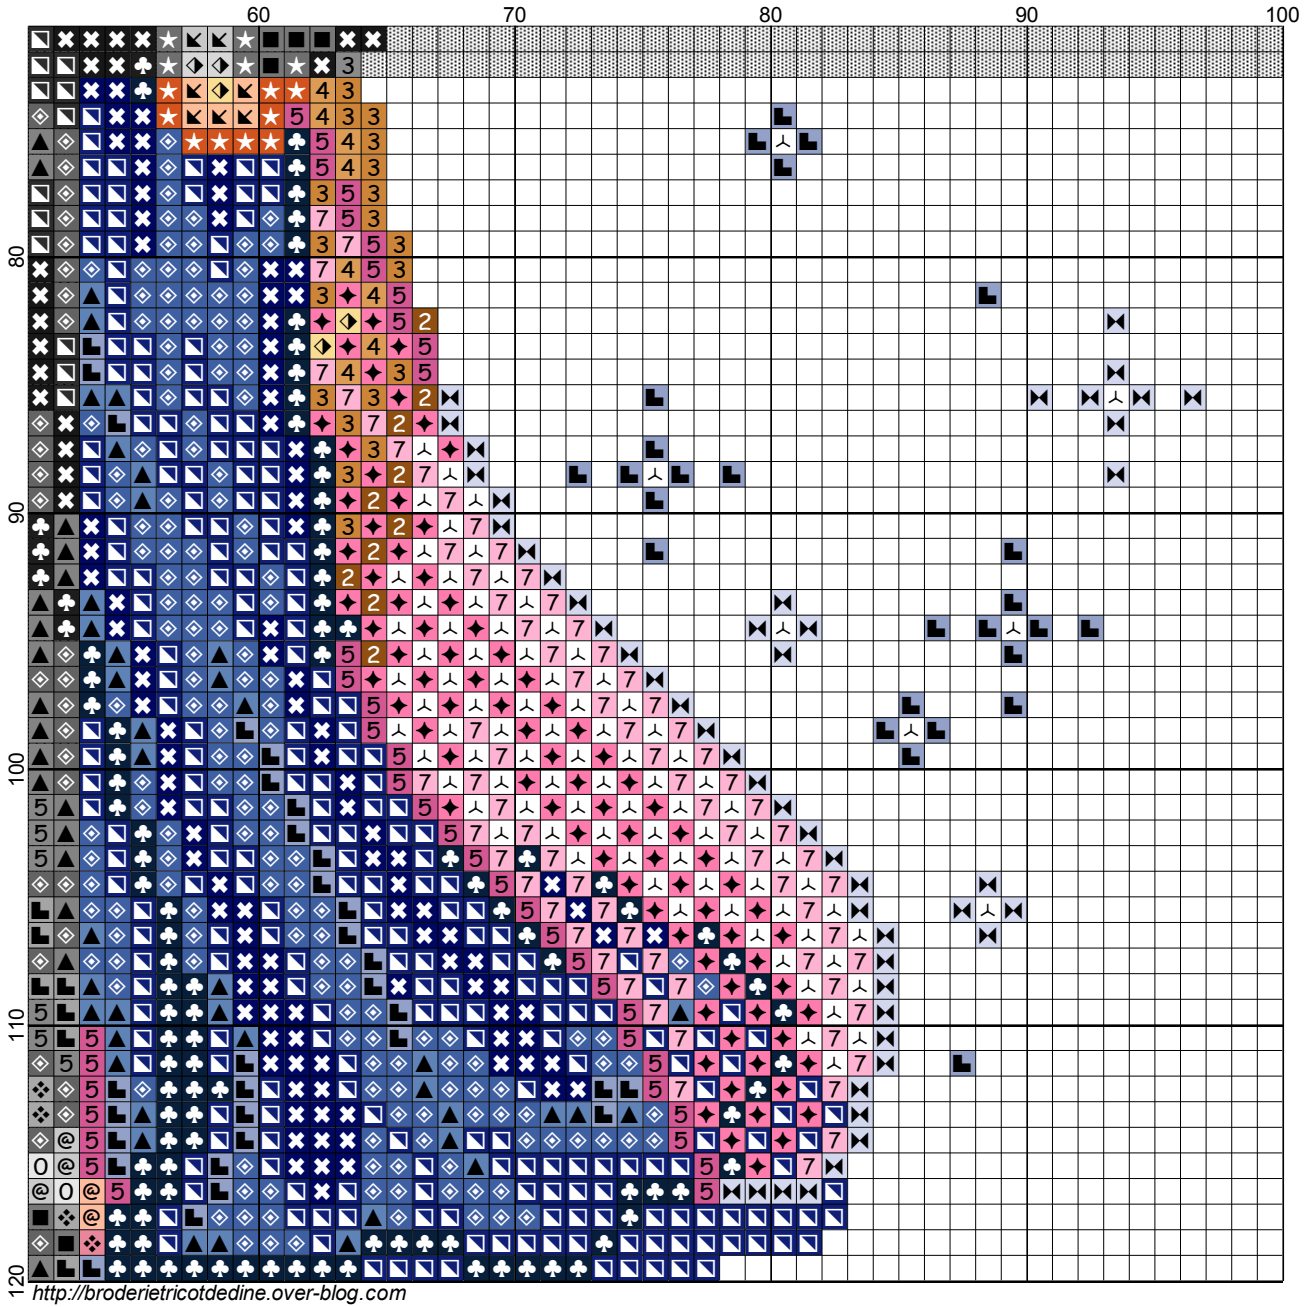

<http://broderietricotdedine.over-blog.com>

<http://broderietricotdedine.over-blog.com>

<http://broderietricotdedine.over-blog.com>

<http://broderietricotdedine.over-blog.com>

melanie

Author: dine
Copyright: <http://broderietricotdedine.over-blog.com>
Grid Size: 100W x 120H
Design Area: 6,14" x 8,57" (86 x 120 stitches)

Legend:

 [2] DMC 407 desert sand - dk	 [2] DMC 945 tawny - md	 [2] DMC 3733 dusty rose
 [2] DMC 435 brown - vy lt	 [2] DMC 950 desert sand - lt	 [2] DMC 3746 blue violet - dk
 [2] DMC 738 tan - vy lt	 [2] DMC 951 tawny - lt	 [2] DMC 3747 blue violet - vy lt
 [2] DMC 794 cornflower blue - lt	 [2] DMC 973 canary - br	 [2] DMC 3806 cyclamen pink - lt
 [2] DMC 796 royal blue - dk	 [2] DMC 975 golden brown - dk	 [2] DMC 3823 yellow - ul pl
 [2] DMC 798 delft blue - dk	 [2] DMC 976 golden brown - md	 [2] DMC 3824 apricot - lt
 [2] DMC 799 delft blue - md	 [2] DMC 977 golden brown - lt	 [2] DMC 3825 pumpkin - pl
 [2] DMC 820 royal blue - vy dk	 [2] DMC 3607 plum - lt	 [2] DMC 3827 golden brown - pl
 [2] DMC 823 navy blue - dk	 [2] DMC 3609 plum - ul lt	 [2] DMC 3850 bright green - dk
 [2] DMC 839 beige brown - dk	 [2] DMC 3689 mauve - lt	 [2] DMC 3855 autumn gold - lt
 [2] DMC 920 copper - md	 [2] DMC 3705 melon - dk	 [2] DMC 5200 snow white
 [2] DMC 922 copper -lt	 [2] DMC 3706 melon - md	