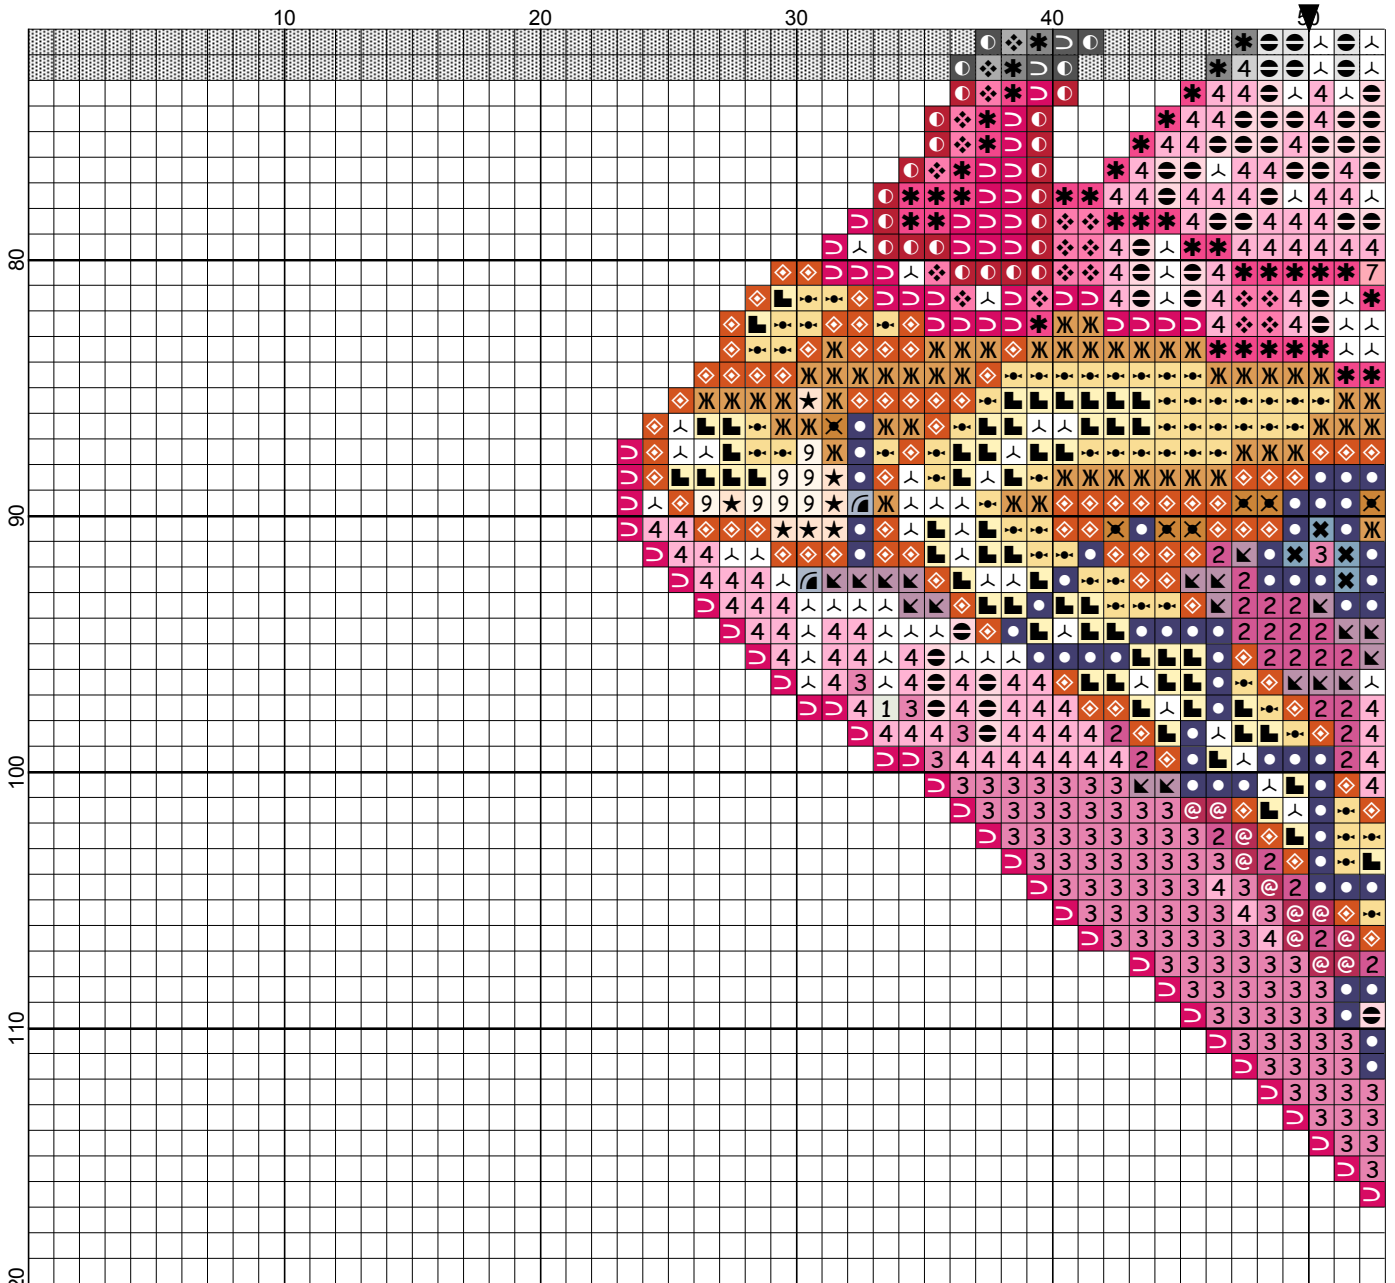

<http://broderietricotdedine.over-blog.com>

<http://broderietricotdedine.over-blog.com>

<http://broderietricotdedine.over-blog.com>

<http://broderietricotdedine.over-blog.com>

anna

Author: dine
Copyright: <http://broderietricotdedine.over-blog.com>
Grid Size: 100W x 120H
Design Area: 4,21" x 6,43" (59 x 90 stitches)

Legend:

| | | | | |
|--|-----|-----|------|--------------------------|
|  | [2] | DMC | 158 | md vy dk cornflower blue |
|  | [2] | DMC | 304 | christmas red - md |
|  | [2] | DMC | 600 | cranberry - vy dk |
|  | [2] | DMC | 745 | yellow - lt pl |
|  | [2] | DMC | 920 | copper - md |
|  | [2] | DMC | 931 | antique blue - md |
|  | [2] | DMC | 932 | antique blue - lt |
|  | [2] | DMC | 939 | navy blue - vy dk |
|  | [2] | DMC | 951 | tawny - lt |
|  | [2] | DMC | 963 | dusty rose - ul vy lt |
|  | [2] | DMC | 976 | golden brown - md |
|  | [2] | DMC | 977 | golden brown - lt |
|  | [2] | DMC | 3023 | brown gray - lt |
|  | [2] | DMC | 3072 | beaver gray - vy lt |
|  | [2] | DMC | 3607 | plum - lt |
|  | [2] | DMC | 3608 | plum - vy lt |

| | | | | |
|---|-----|-----|------|--------------------|
|  | [2] | DMC | 3609 | plum - ul lt |
|  | [2] | DMC | 3706 | melon - md |
|  | [2] | DMC | 3708 | melon - lt |
|  | [2] | DMC | 3770 | tawny - vy lt |
|  | [2] | DMC | 3805 | cyclamen pink |
|  | [2] | DMC | 3806 | cyclamen pink - lt |
|  | [2] | DMC | 3814 | aqua marine |
|  | [2] | DMC | 3826 | golden brown |
|  | [2] | DMC | 3827 | golden brown - pl |
|  | [2] | DMC | 3831 | raspberry - dk |
|  | [2] | DMC | 3836 | grape - lt |
|  | [2] | DMC | 3840 | lavender blue - lt |
|  | [2] | DMC | 3855 | autumn gold - lt |
|  | [2] | DMC | 3860 | cocoa |
|  | [2] | DMC | 5200 | snow white |