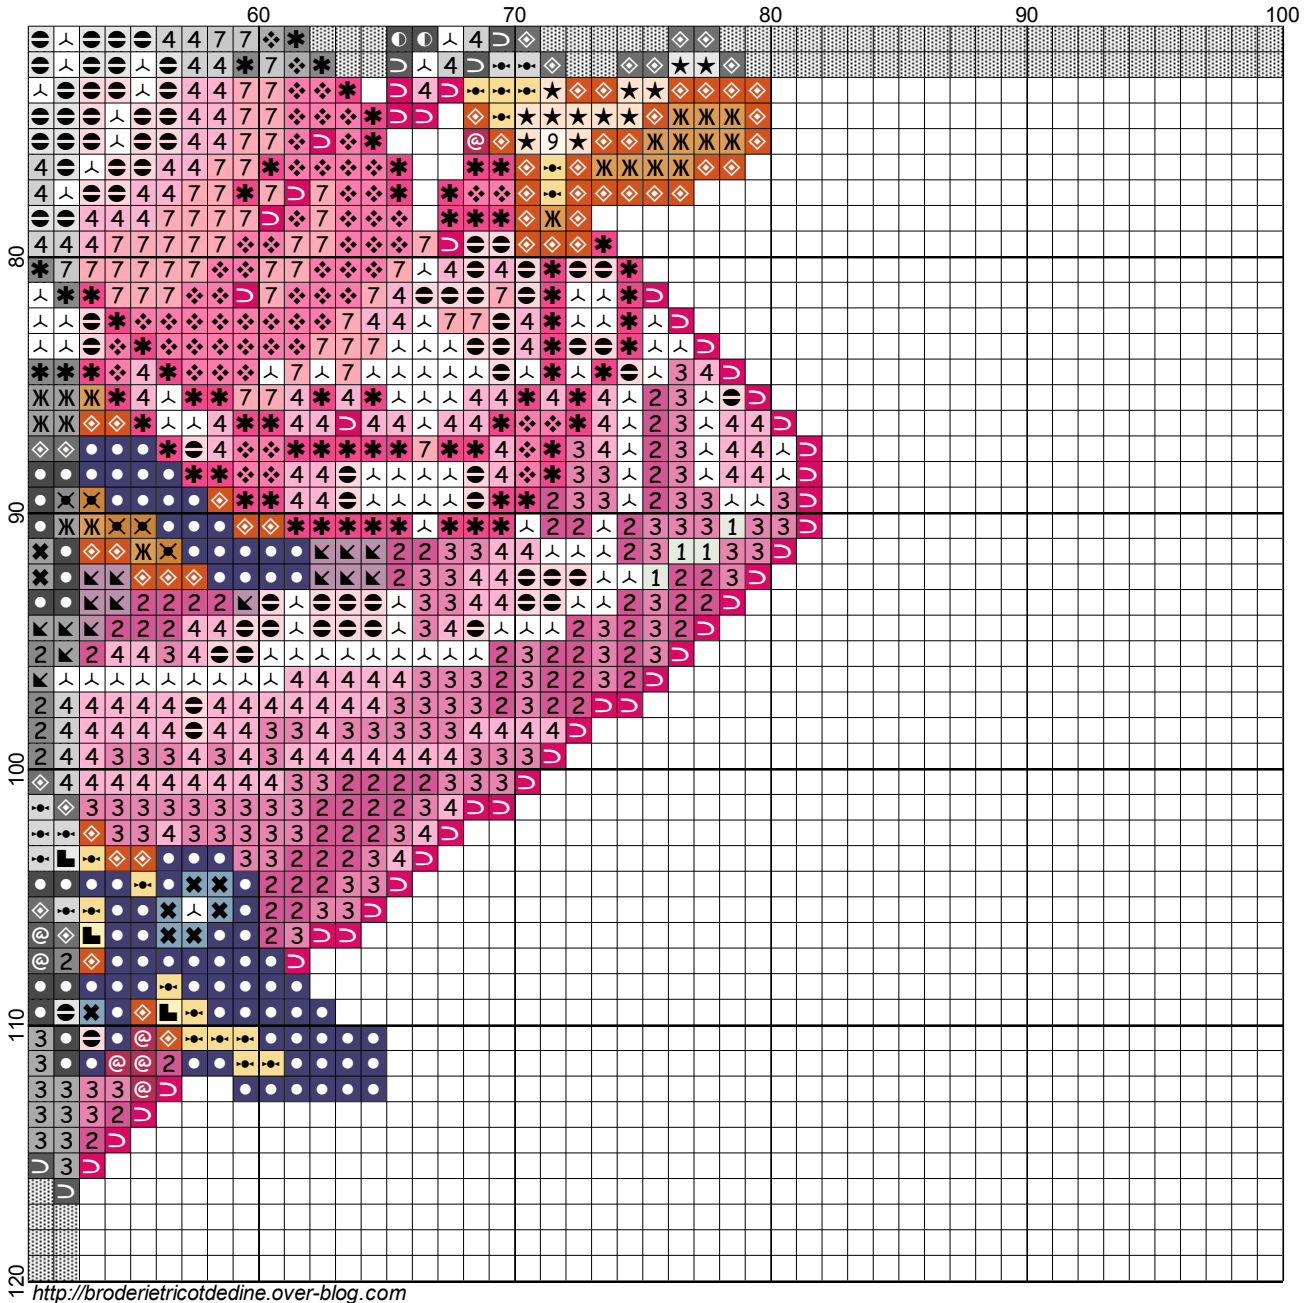

<http://broderietricotdedine.over-blog.com>

<http://broderietricotdedine.over-blog.com>

<http://broderietricotdedine.over-blog.com>

<http://broderietricotdedine.over-blog.com>

anna

Author: dine
Copyright: <http://broderietricotdedine.over-blog.com>
Grid Size: 100W x 120H
Design Area: 4,21" x 6,43" (59 x 90 stitches)

Legend:

| | | | | |
|--|-----|-----|------|--------------------------|
|  | [2] | DMC | 158 | md vy dk cornflower blue |
|  | [2] | DMC | 304 | christmas red - md |
|  | [2] | DMC | 600 | cranberry - vy dk |
|  | [2] | DMC | 745 | yellow - lt pl |
|  | [2] | DMC | 920 | copper - md |
|  | [2] | DMC | 931 | antique blue - md |
|  | [2] | DMC | 932 | antique blue - lt |
|  | [2] | DMC | 939 | navy blue - vy dk |
|  | [2] | DMC | 951 | tawny - lt |
|  | [2] | DMC | 963 | dusty rose - ul vy lt |
|  | [2] | DMC | 976 | golden brown - md |
|  | [2] | DMC | 977 | golden brown - lt |
|  | [2] | DMC | 3023 | brown gray - lt |
|  | [2] | DMC | 3072 | beaver gray - vy lt |
|  | [2] | DMC | 3607 | plum - lt |
|  | [2] | DMC | 3608 | plum - vy lt |

| | | | | |
|---|-----|-----|------|--------------------|
|  | [2] | DMC | 3609 | plum - ul lt |
|  | [2] | DMC | 3706 | melon - md |
|  | [2] | DMC | 3708 | melon - lt |
|  | [2] | DMC | 3770 | tawny - vy lt |
|  | [2] | DMC | 3805 | cyclamen pink |
|  | [2] | DMC | 3806 | cyclamen pink - lt |
|  | [2] | DMC | 3814 | aqua marine |
|  | [2] | DMC | 3826 | golden brown |
|  | [2] | DMC | 3827 | golden brown - pl |
|  | [2] | DMC | 3831 | raspberry - dk |
|  | [2] | DMC | 3836 | grape - lt |
|  | [2] | DMC | 3840 | lavender blue - lt |
|  | [2] | DMC | 3855 | autumn gold - lt |
|  | [2] | DMC | 3860 | cocoa |
|  | [2] | DMC | 5200 | snow white |