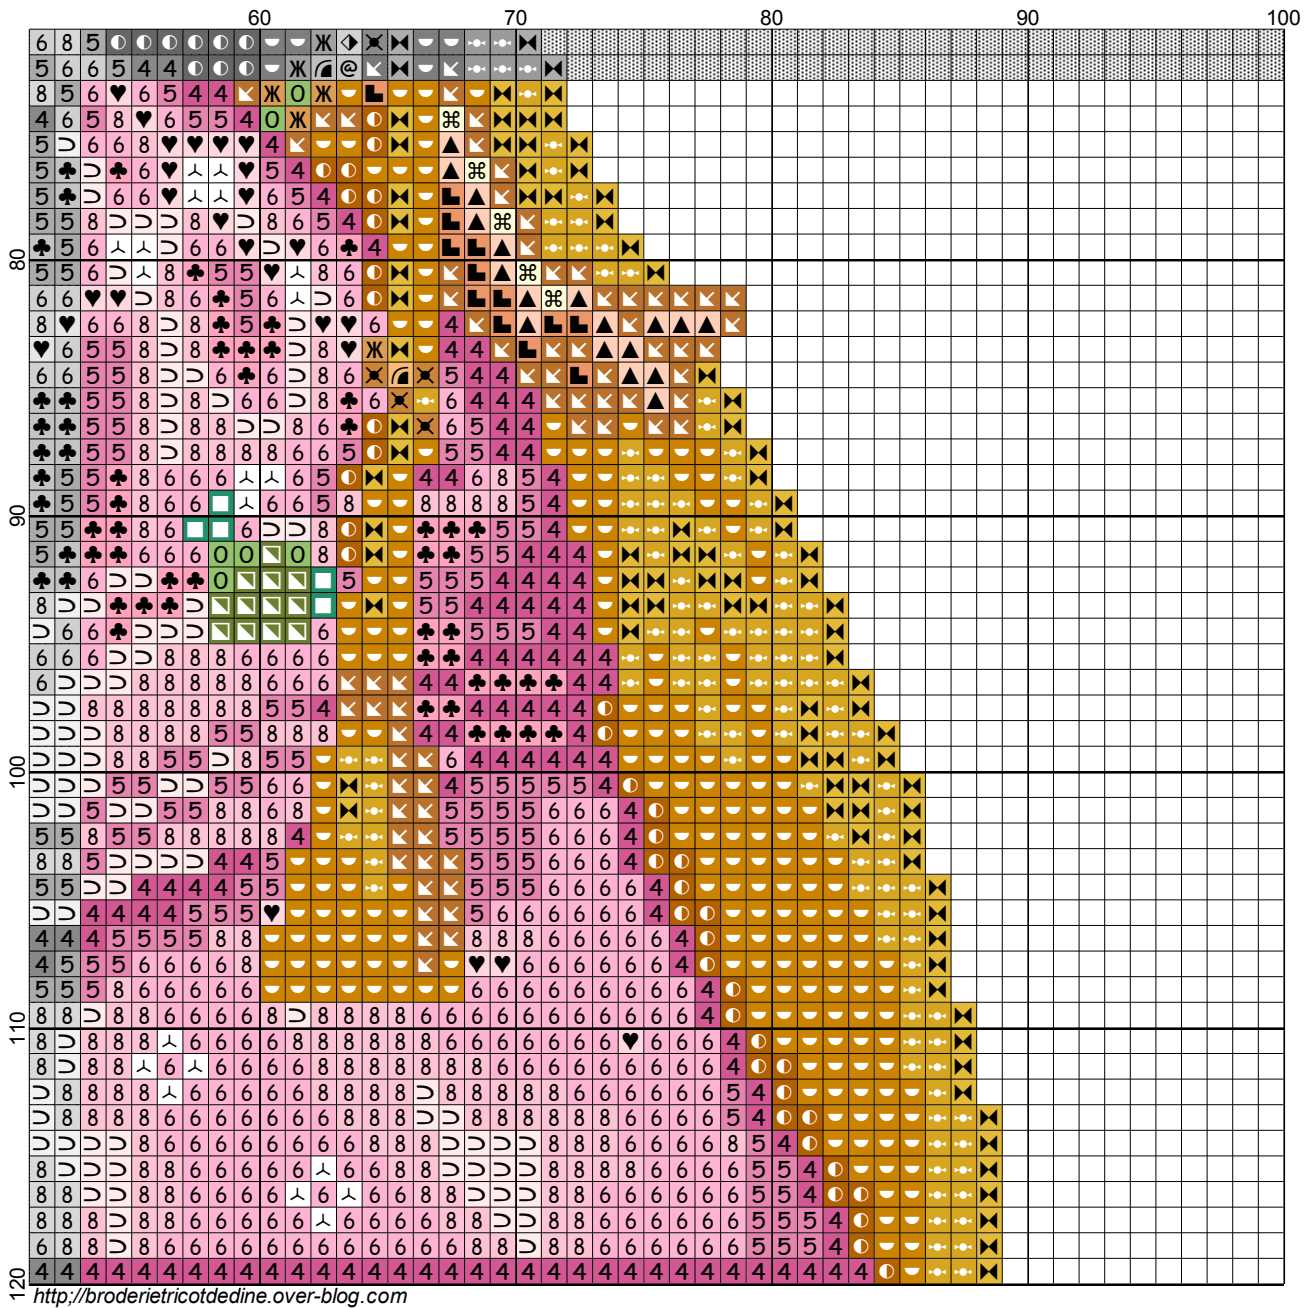

<http://broderietricotdedine.over-blog.com>

<http://broderietricotdedine.over-blog.com>

120 <http://broderietricotdedine.over-blog.com>

raiponce by dine

<http://broderietricotdedine.over-blog.com>

raiponce

Author: dine
Copyright: <http://broderietricotdedine.over-blog.com>
Grid Size: 100W x 120H
Design Area: 5,93" x 7,21" (83 x 101 stitches)

Legend:

	[2]	DMC	780	topaz - ul vy dk		[2]	DMC	3608	plum - vy lt
	[2]	DMC	781	topaz - vy dk		[2]	DMC	3609	plum - ul lt
	[2]	DMC	819	baby pink - lt		[2]	DMC	3689	mauve - lt
	[2]	DMC	922	copper -lt		[2]	DMC	3772	desert sand - vy dk
	[2]	DMC	937	avocado green - md		[2]	DMC	3806	cyclamen pink - lt
	[2]	DMC	939	navy blue - vy dk		[2]	DMC	3814	aqua marine
	[2]	DMC	945	tawny - md		[2]	DMC	3820	straw - dk
	[2]	DMC	951	tawny - lt		[2]	DMC	3823	yellow - ul pl
	[2]	DMC	957	geranium - pl		[2]	DMC	3825	pumpkin - pl
	[2]	DMC	963	dusty rose - ul vy lt		[2]	DMC	3826	golden brown
	[2]	DMC	975	golden brown - dk		[2]	DMC	3827	golden brown - pl
	[2]	DMC	976	golden brown - md		[2]	DMC	3852	straw - vy dk
	[2]	DMC	977	golden brown - lt		[2]	DMC	3855	autumn gold - lt
	[2]	DMC	989	forest green		[2]	DMC	3856	mahogany - ul vy lt
	[2]	DMC	3023	brown gray - lt		[2]	DMC	5200	snow white
	[2]	DMC	3607	plum - lt		[2]	DMC	995	electric blue - dk