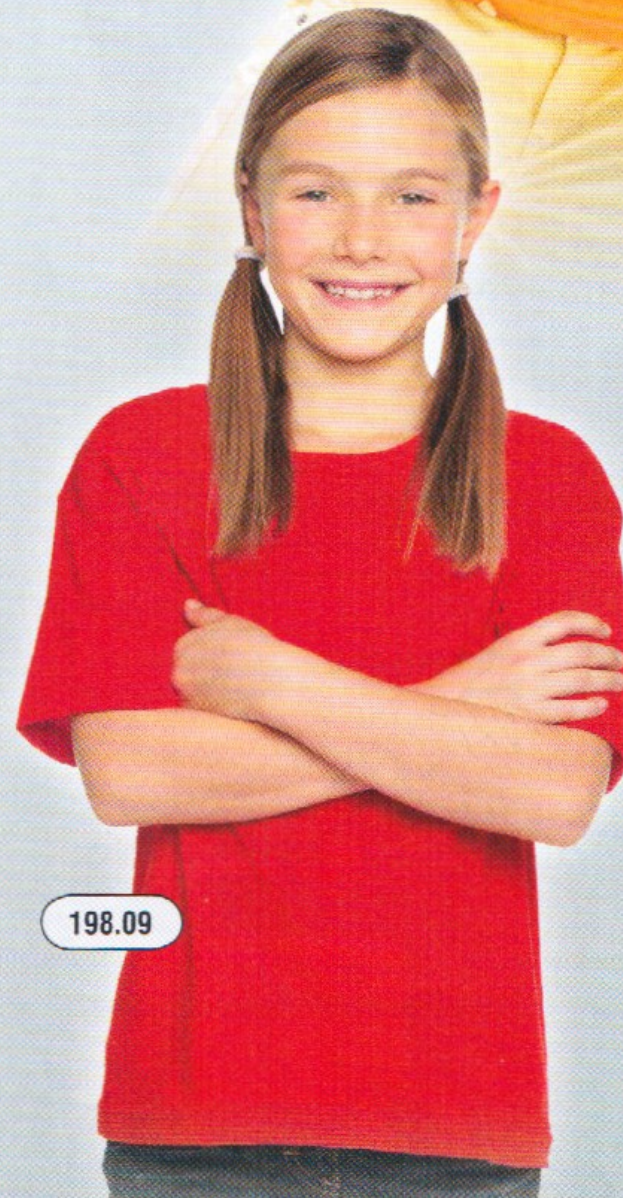

**198.09 Heavy Youth T-Shirt**

**Gildan 5000B**

185 gsm (White: 175 gsm), 100 % jersey cotton (Ash: 99 % cotton, 1 % polyester; Sport Grey: 90 % cotton, 10 % polyester), open-end yarn, shoulder-to-shoulder neckband, double seam at sleeves and waistband.

**XS (104; 3/4), S (116; 5/6), M (128; 7/8), L (140; 9/11), XL (152; 12/13)**

 White	 Natural	 Black	 Sport Grey
 Charcoal	 Navy	 Royal	 Indigo Blue
 Light Blue	 Carolina Blue	 Sapphire	 Blue Violet
 Purple	 Red	 Cardinal Red	 Orange
 Tangerine	 Light Pink	 Azalea	 Maroon
 Irish Green	 Kiwi	 Lime	 Forest Green
 Daisy Yellow	 Yellow Haze	 Gold	 Dark Chocolate
 Ash	 Sand		