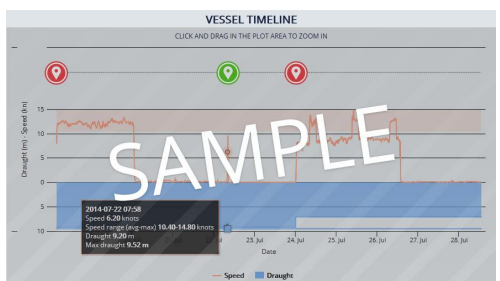

Voyage Related Info (Last Received)

Destination	CRISTOBAL (/en/ais/details/ports/796) [PA]
ETA	2015-04-10 12:00 UTC
Currently in Port	PANAMA ANCH ATLANTIC (/en/ais/details/ports/801) (PA)
Draught	11.9m
Speed recorded (Max / Average)	14.8 / 8.7 knots
Info Received	2015-04-11 00:42 (13 min ago)