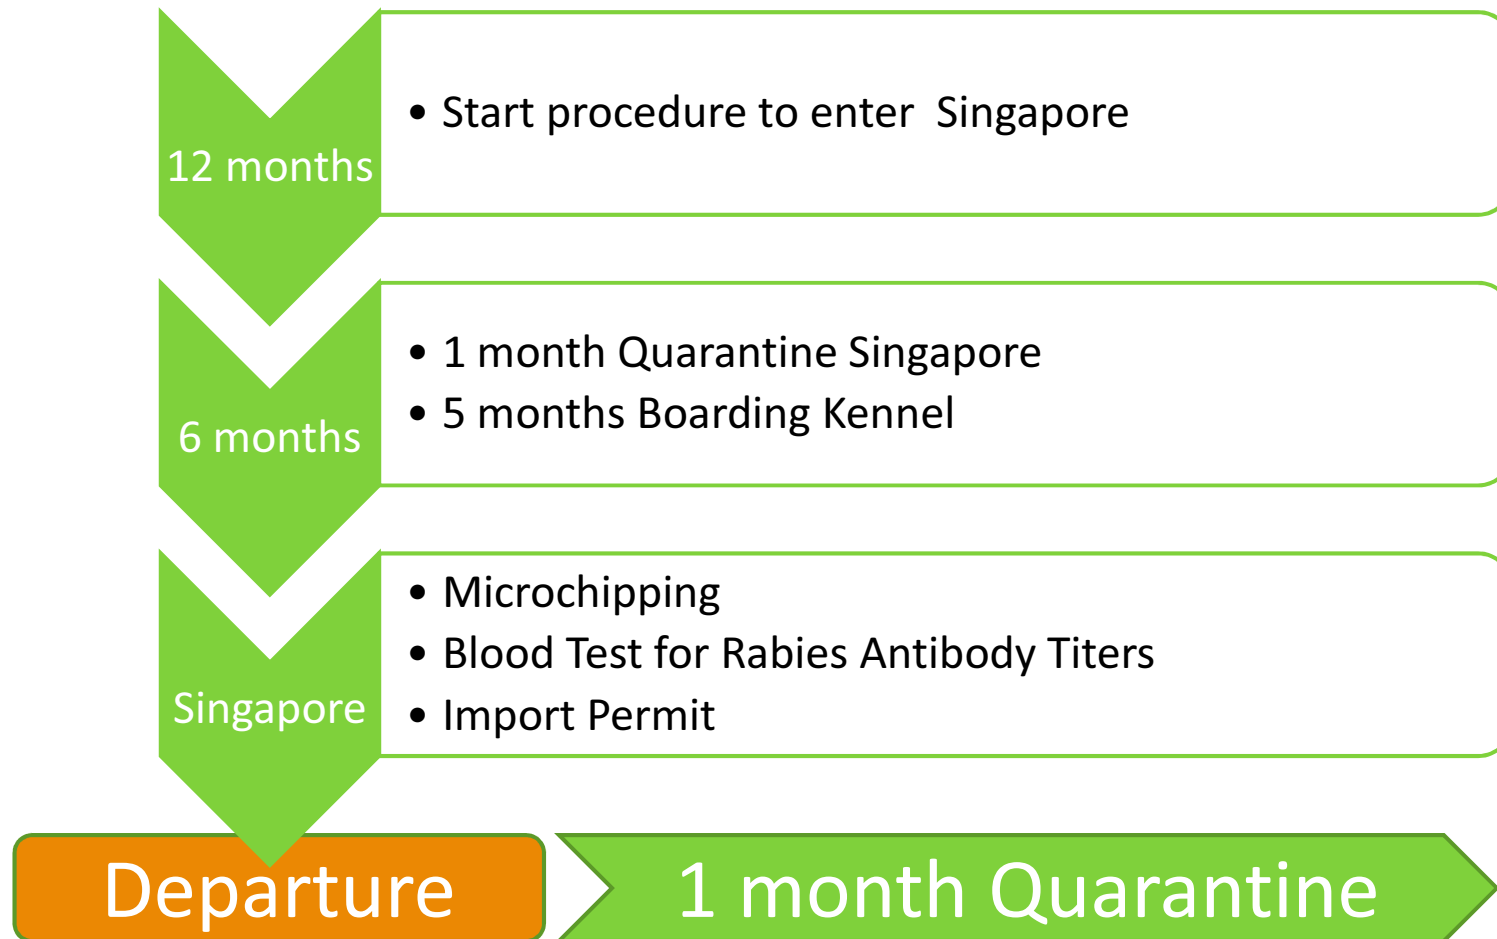

Specific Procedure for Shenyang

Exit Permit must be issued by the quarantine bureau in the city of final departure!

- Transfer Permit needed to travel to Beijing
- Shenyang Vaccination Record will be accepted by Beijing Entry-Exit Quarantine Bureau
- Health Certificate will be issued within 7 days after Examination
- Boarding kennels available (www.icvsasia.com)

Tel:024-24808859/24127755

Transfer Permit:

沈阳皇姑区动物检疫所

Shen Yang Huang Gu Qu Dong Wu Jian Yi Suo

沈阳市皇姑区明廉路塔湾肉食加工厂内
(从南门进)

Tel:024-86873731

Step 2 – Enter Destination Country

- Different countries have different requirements
 - Microchipping
 - Additional vaccinations
 - Blood Test for Rabies Antibody Titers
 - Quarantine / Import Permit
- Be sure to get the latest information, as requirements may have changed

➤ **Start preparing as early as possible**

Timeline USA

Timeline Europe

Timeline Singapore

Timeline Australia

Transport Requirements

- ❑ Cargo or Excess Luggage
- ❑ Air Crate
 - ❑ Pet can stand upright and make one full turn
 - ❑ Food and Water supply
 - ❑ Plastic with secure bolts
 - ❑ Ventilation on 4 sides
 - ❑ Metal Door & Fasteners

➤ **If you are unsure, send us a picture**

Bringing Pets into China

- ❑ Vaccination Record including Rabies (1-12 months before arrival)
- ❑ Health Certificate issued by Origin Gov't (7 days before arrival)
- ❑ **30 days quarantine mandatory!**
- ❑ Some Cities allow Home Quarantine
→ Guangzhou, Tianjin
- ❑ Important is the first city of arrival
- ❑ Customs Clearance in Shenyang not possible