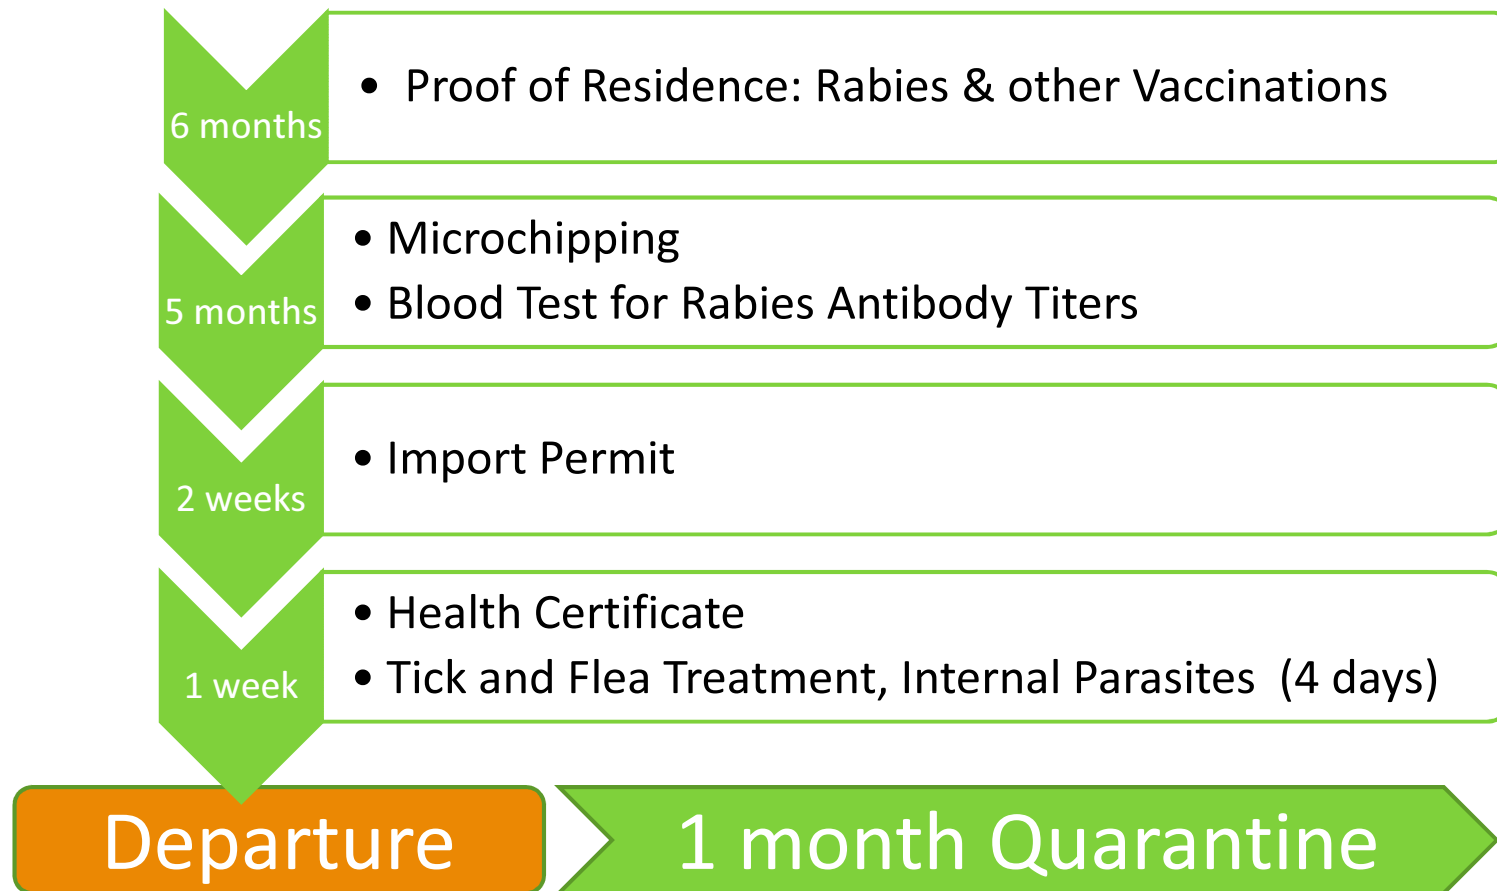

➤ **Our only objective is to ensure your pet arrives healthy and safe**

Step 1 – Leaving China

- ❑ Restrictions:
 - ❑ Only Cats and Dogs can exit through streamlined process
 - ❑ Only one Pet per Passport
- ✓ Valid Rabies Vaccination Record
- ✓ Health Certificate
- ✓ Export Permit
- ✓ Owners Passport & Air Ticket

➤ **Start preparing as early as possible**

Timeline USA

Timeline Europe

Timeline Singapore

Timeline Australia

Transport Requirements

- ❑ Cargo or Excess Luggage
- ❑ Air Crate
 - ❑ Pet can stand upright and make one full turn
 - ❑ Food and Water supply
 - ❑ Plastic with secure bolts
 - ❑ Ventilation on 4 sides
 - ❑ Metal Door & Fasteners

➤ **If you are unsure, send us a picture**

Bringing Pets into China

- ❑ Vaccination Record including Rabies (1-12 months before arrival)
- ❑ Health Certificate issued by Origin Gov't (7 days before arrival)
- ❑ **30 days quarantine mandatory!**
- ❑ Some Cities allow Home Quarantine
→ Guangzhou, Tianjin
- ❑ Important is the first city of arrival
- ❑ Customs Clearance in Shenyang not possible