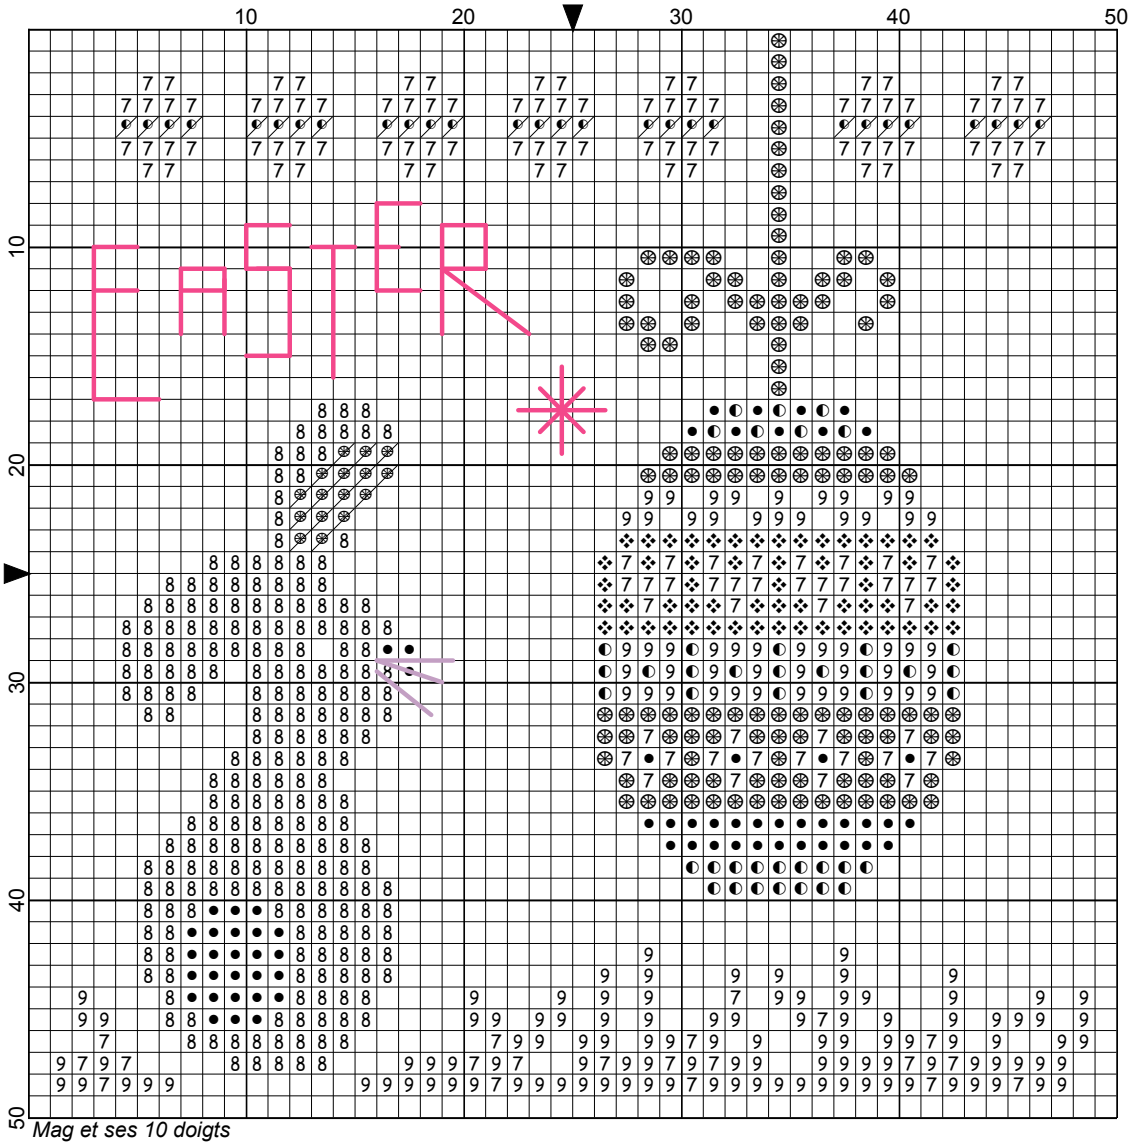

Bunny by Mag et ses 10 doigts

Legend:

- 7 DMC-744
- 8 DMC-828
- 9 DMC-164
- ⊗ DMC-776
- ⊕ DMC-210
- DMC-341
- ⊙ DMC-722

Backstitches:

- DMC-3805
- DMC-210