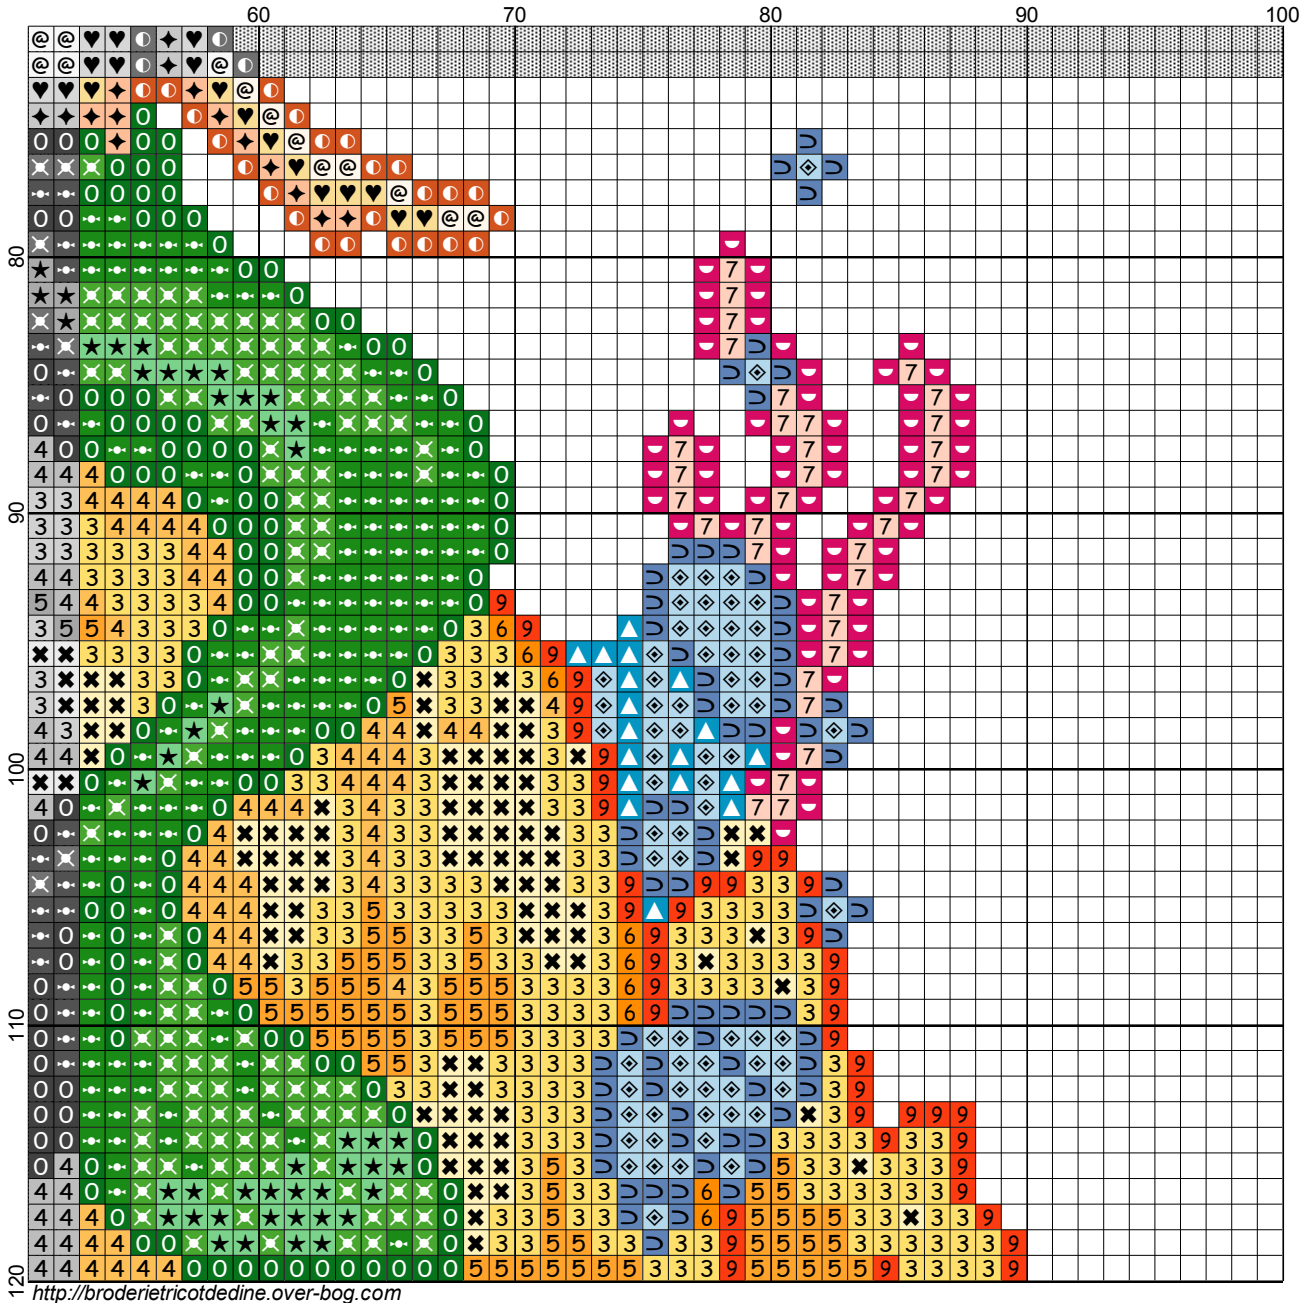

<http://broderietricotdedine.over-bog.com>

<http://broderietricotdedine.over-bog.com>

<http://broderietricotdedine.over-bog.com>

ariel

Author: dine
Copyright: <http://broderietricotdedine.over-bog.com>
Grid Size: 100W x 120H
Design Area: 5,79" x 8,57" (81 x 120 stitches)

Legend:

	[2]	DMC	349	coral - dk		[2]	DMC	722	orange spice - lt
	[2]	DMC	600	cranberry - vy dk		[2]	DMC	353	peach
	[2]	DMC	799	delft blue - md		[2]	DMC	720	orange spice - dk
	[2]	DMC	798	delft blue - dk		[2]	DMC	3825	pumpkin - pl
	[2]	DMC	796	royal blue - dk		[2]	DMC	918	red copper - dk
	[2]	DMC	827	blue - vy lt		[2]	DMC	3770	tawny - vy lt
	[2]	DMC	3843	electric blue		[2]	DMC	301	mahogany - md
	[2]	DMC	939	navy blue - vy dk		[2]	DMC	977	golden brown - lt
	[2]	DMC	913	nile green - md		[2]	DMC	3826	golden brown
	[2]	DMC	702	kelly green		[2]	DMC	3064	desert sand
	[2]	DMC	701	christmas green - lt		[2]	DMC	3860	cocoa
	[2]	DMC	700	christmas green - br		[2]	DMC	434	brown - lt
	[2]	DMC	743	yellow - md		[2]	DMC	5200	snow white
	[2]	DMC	742	tangerine - lt		[2]	DMC	642	beige gray - dk
	[2]	DMC	741	tangerine - md		[2]	DMC	920	copper - md
	[2]	DMC	971	pumpkin		[2]	DMC	745	yellow - lt pl
	[2]	DMC	967	apricot - vy lt		[2]	DMC	3855	autumn gold - lt
	[2]	DMC	606	burnt orange-red					