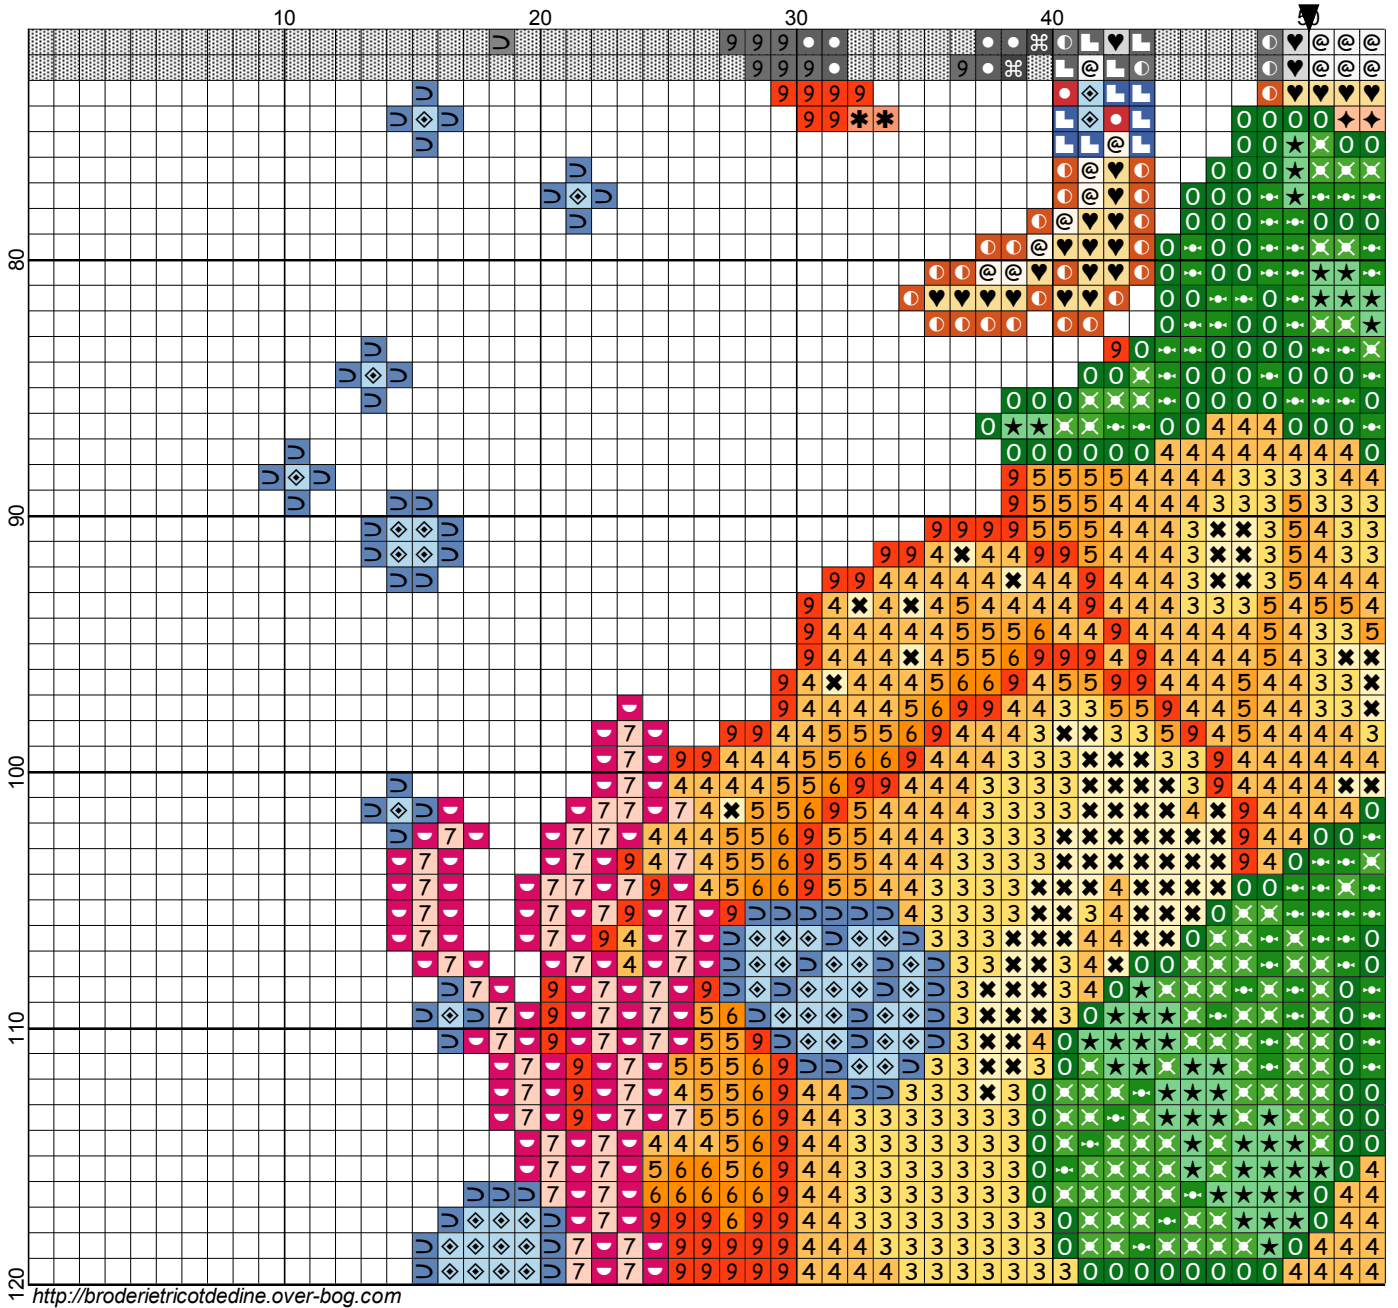

<http://broderietricotdedine.over-bog.com>

<http://broderietricotdedine.over-bog.com>

<http://broderietricotdedine.over-bog.com>

ariel

Author: dine
Copyright: <http://broderietricotdedine.over-bog.com>
Grid Size: 100W x 120H
Design Area: 5,79" x 8,57" (81 x 120 stitches)

Legend:

	[2]	DMC	349	coral - dk		[2]	DMC	722	orange spice - lt
	[2]	DMC	600	cranberry - vy dk		[2]	DMC	353	peach
	[2]	DMC	799	delft blue - md		[2]	DMC	720	orange spice - dk
	[2]	DMC	798	delft blue - dk		[2]	DMC	3825	pumpkin - pl
	[2]	DMC	796	royal blue - dk		[2]	DMC	918	red copper - dk
	[2]	DMC	827	blue - vy lt		[2]	DMC	3770	tawny - vy lt
	[2]	DMC	3843	electric blue		[2]	DMC	301	mahogany - md
	[2]	DMC	939	navy blue - vy dk		[2]	DMC	977	golden brown - lt
	[2]	DMC	913	nile green - md		[2]	DMC	3826	golden brown
	[2]	DMC	702	kelly green		[2]	DMC	3064	desert sand
	[2]	DMC	701	christmas green - lt		[2]	DMC	3860	cocoa
	[2]	DMC	700	christmas green - br		[2]	DMC	434	brown - lt
	[2]	DMC	743	yellow - md		[2]	DMC	5200	snow white
	[2]	DMC	742	tangerine - lt		[2]	DMC	642	beige gray - dk
	[2]	DMC	741	tangerine - md		[2]	DMC	920	copper - md
	[2]	DMC	971	pumpkin		[2]	DMC	745	yellow - lt pl
	[2]	DMC	967	apricot - vy lt		[2]	DMC	3855	autumn gold - lt
	[2]	DMC	606	burnt orange-red					