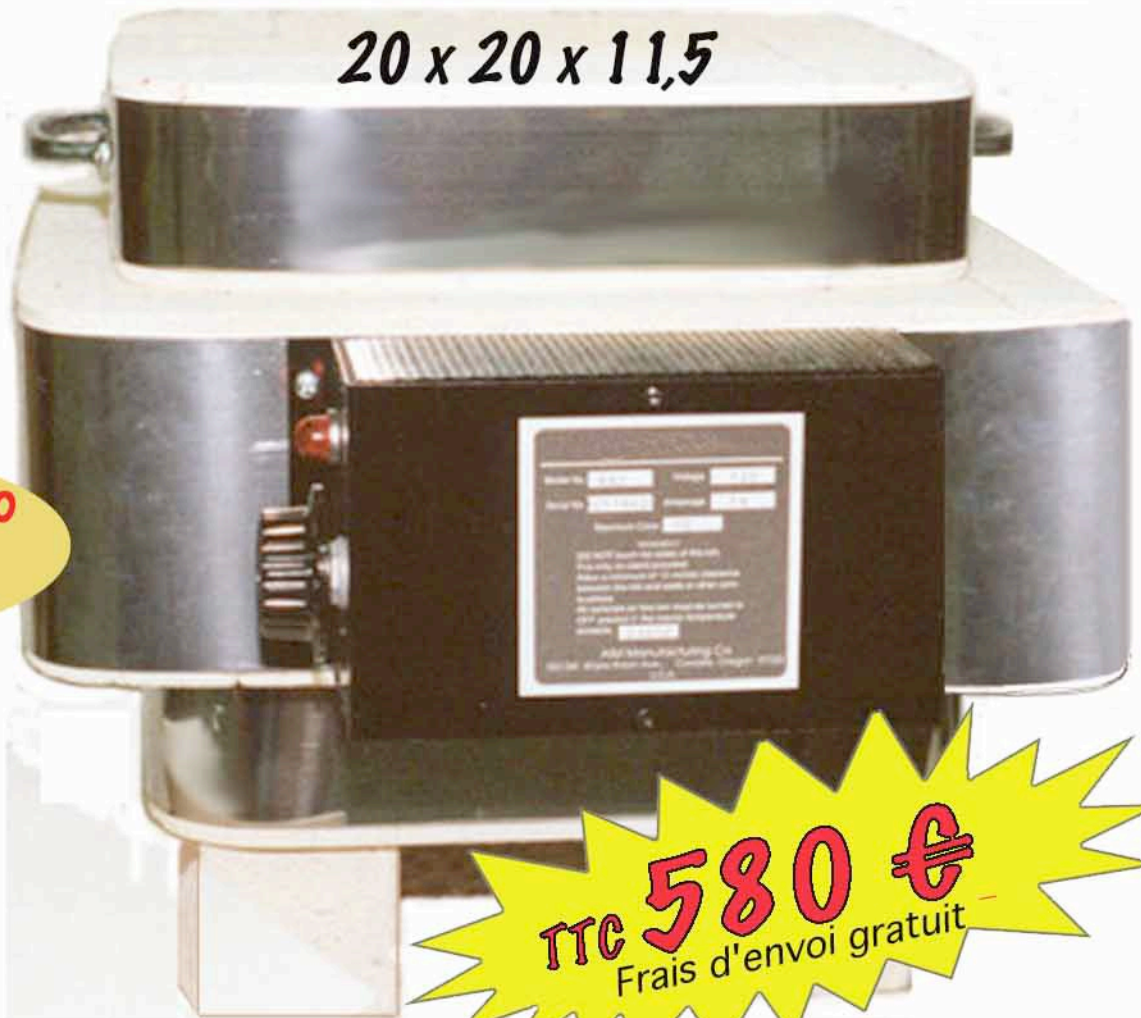

# FOUR DE FUSION

made in USA

## ACTIVITES

Fusing  
Thermo  
Grisailles  
Emaux  
Art Clay  
PMC

**1315 °**  
temp: maxi

Contrôle de la  
température  
4 programmes  
8 segments  
220 volts  
garantie: 1 an

## OFFRE DE LANCEMENT

Sample Firing Profile  
Full Fuse, 90 COE Glass

Sample Firing Profile  
PMC+