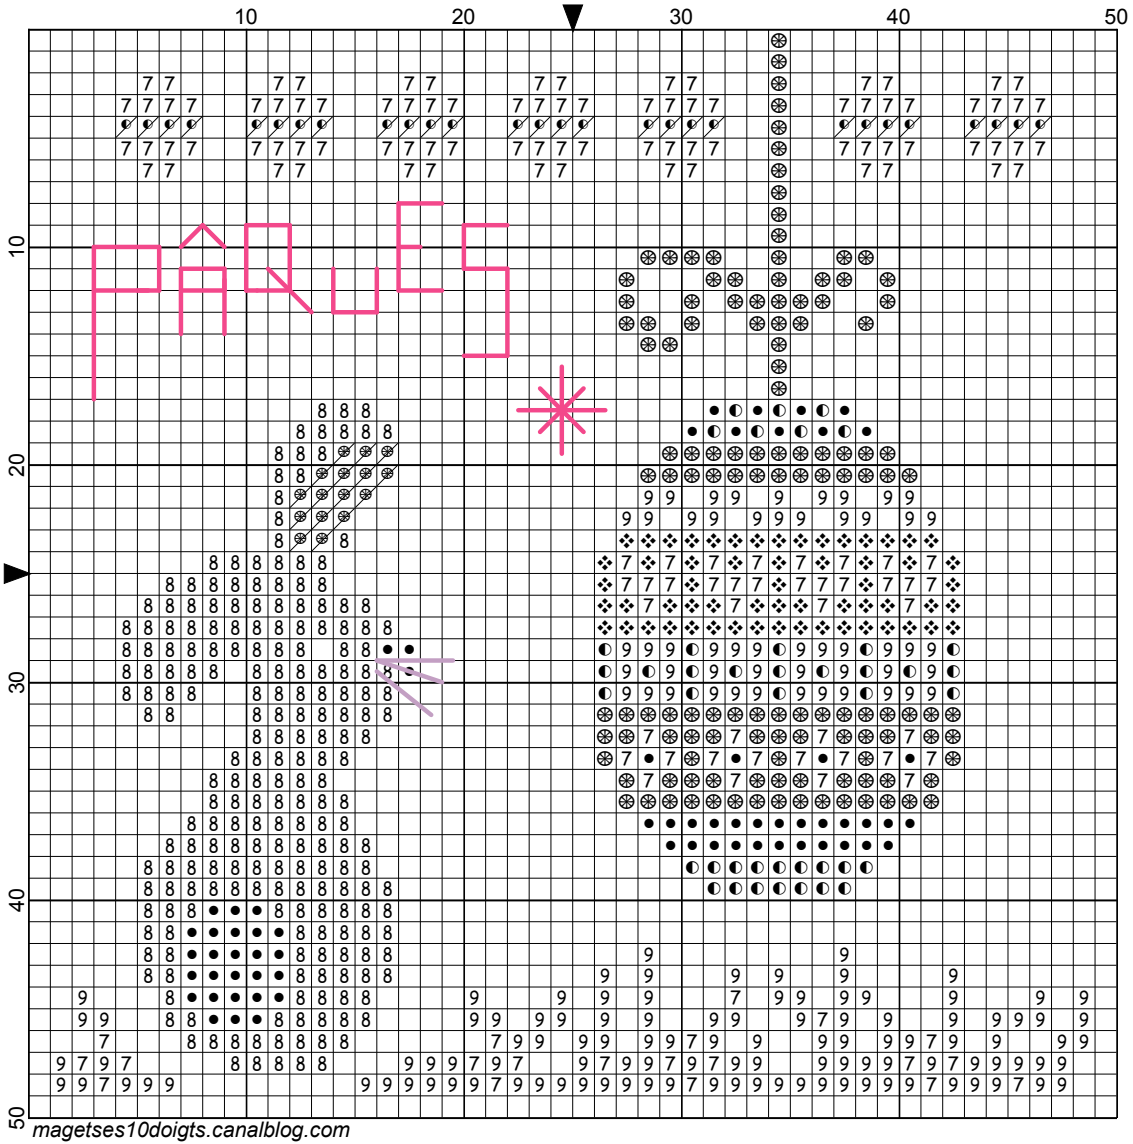

# Bunny by Mag et ses 10 doigts

## Backstitches:

- DMC-3805
- DMC-210

# Bunny

---

**Author:** Mag et ses 10 doigts  
**Copyright:** magetses10doigts.canalblog.com  
**Grid Size:** 50W x 50H  
**Design Area:** 3,43" x 3,50" (48 x 49 stitches)

## Backstitch Lines:

 DMC-3805 cyclamen pink       DMC-210 lavender - md