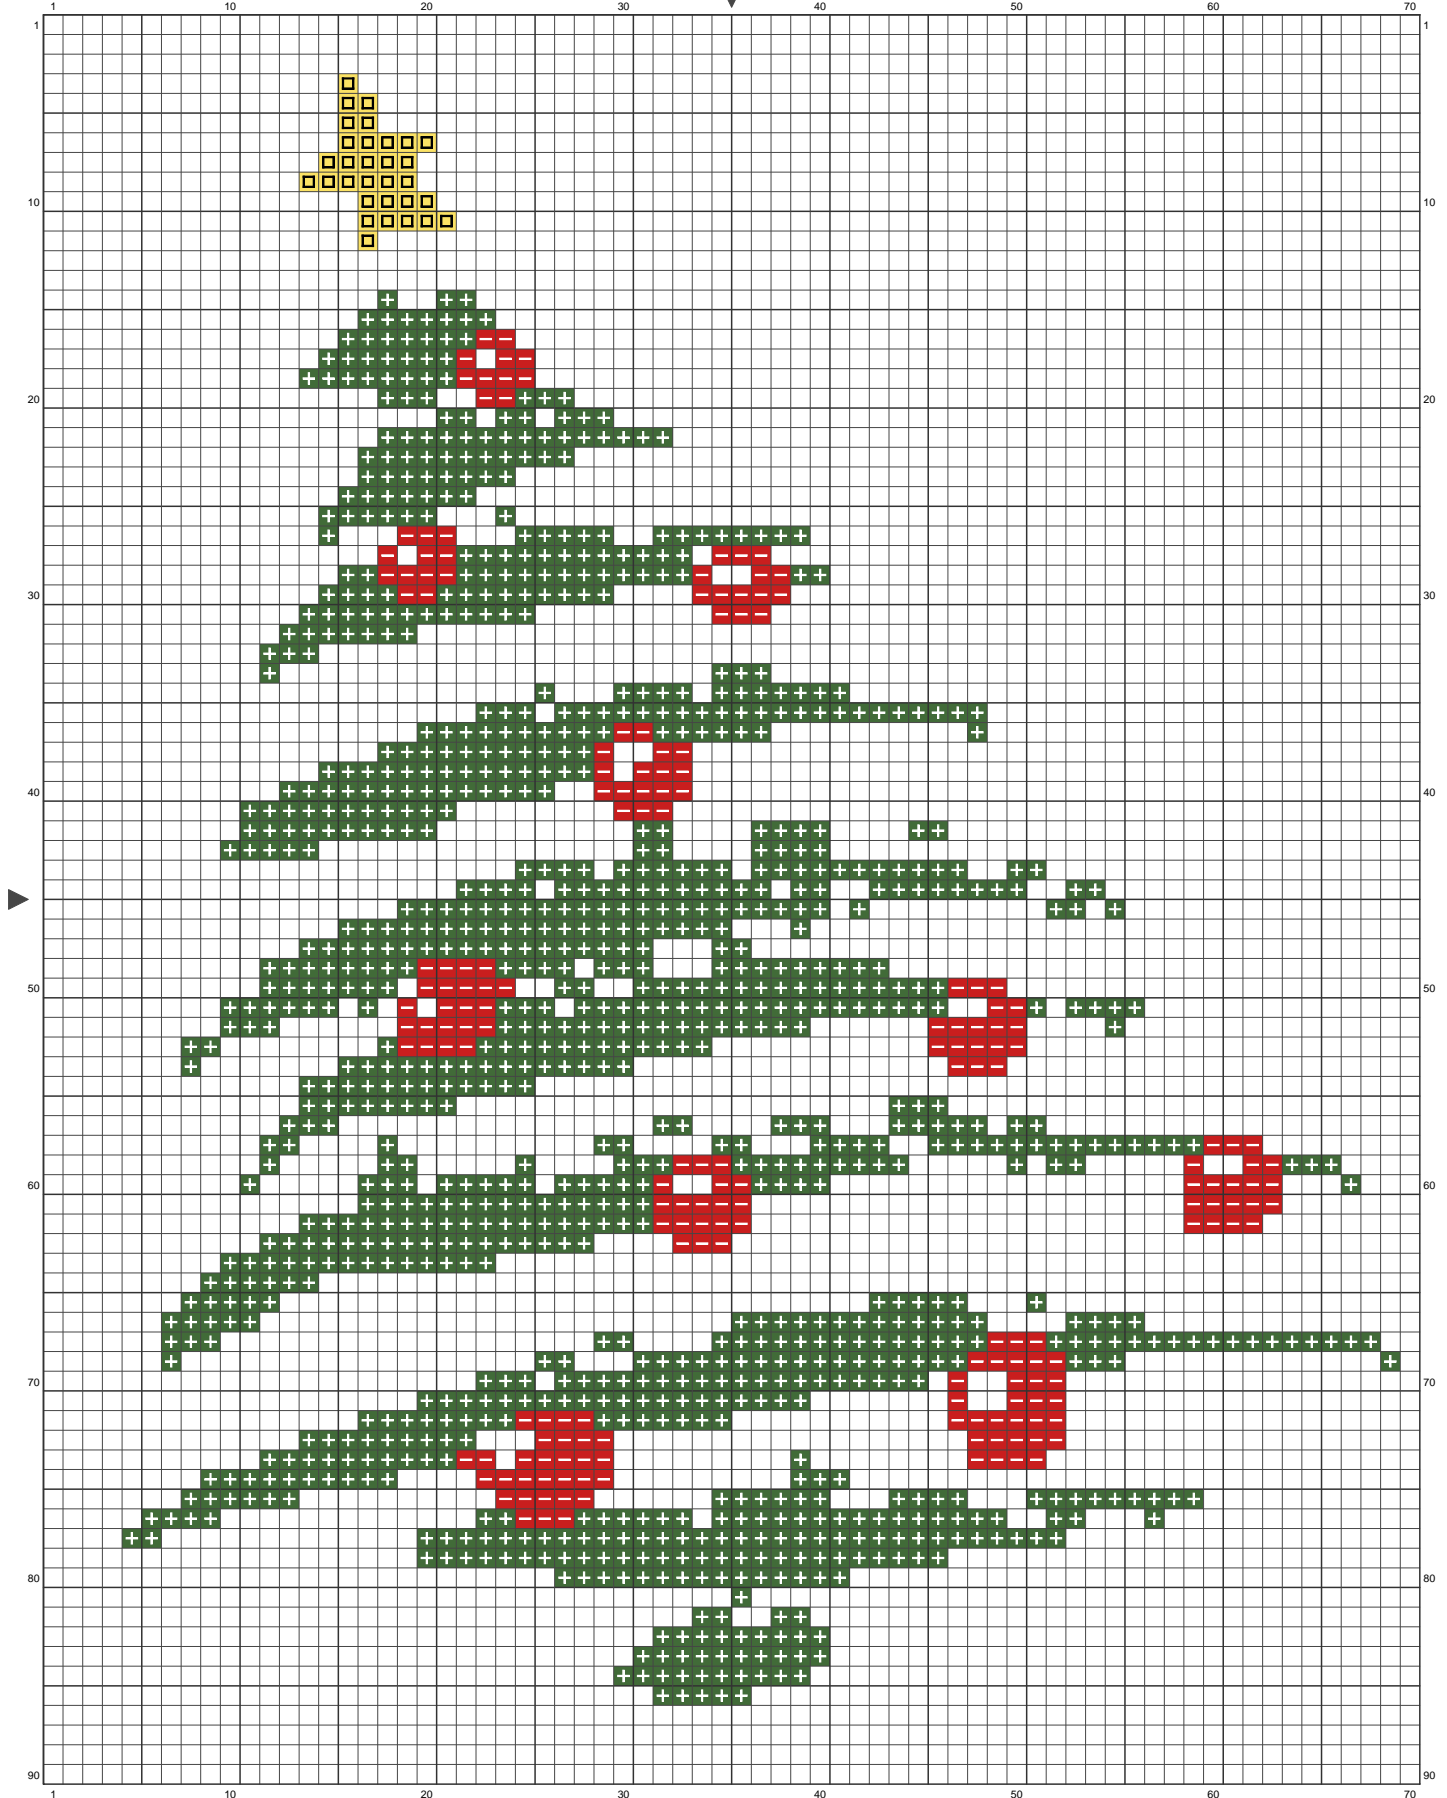

# Sapin de Noël

# Sapin de Noël

(This chart is printed using KG-Chart LE for Cross Stitch.)

# Sapin de Noël

Stitch Count:70w x 90h

Cloth:Belfast Cloth's Color:White

Finished Size:12.7 cm x 16.3 cm (11 linen thread/cm)

Total 3 Colors

### Cross Stitch

	986	(1086 ct)
	817	(194 ct)
	973	(31 ct)