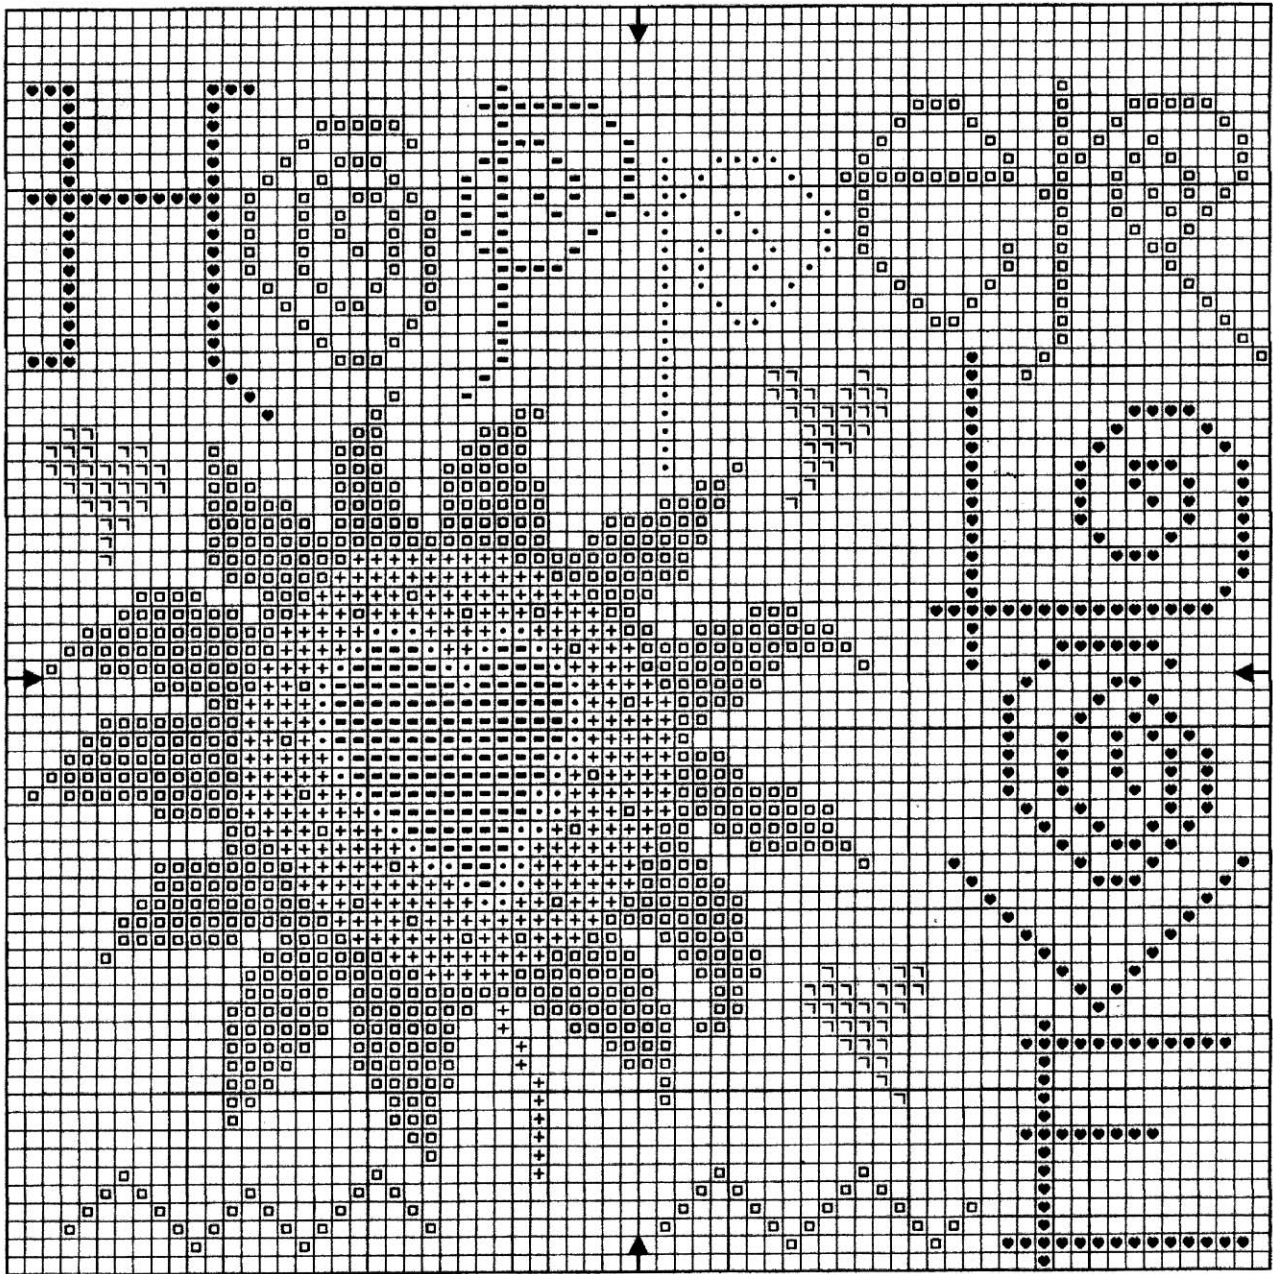

Hopper Love a free chart from Trail Creek Farm

Stitch two strands of floss over two threads on 28 count **Wichelt** Country French Golden Needle 86257 with **Sampler Threads**

Finished size 4.9"x4.7" Stitches 69w x 66h

- Bittersweet
- ⌋ Clover
- Cranberry
- Forest Glade
- ♥ Raspberry Parfait
- + Spring Grass

Sew on as shown **Trail Creek Farm exclusive "hopper"** sterling silver grasshopper, **JABC** (4) 3340.M red velvet stars, (1) 4438 clay pot

Notice the silver grasshopper "hopper" exclusive Trail Creek Farm charm! This darling insect was drawn from a live specimen literally nabbed in front of my studio. Do you want to know how I kept it still? Naw you don't!