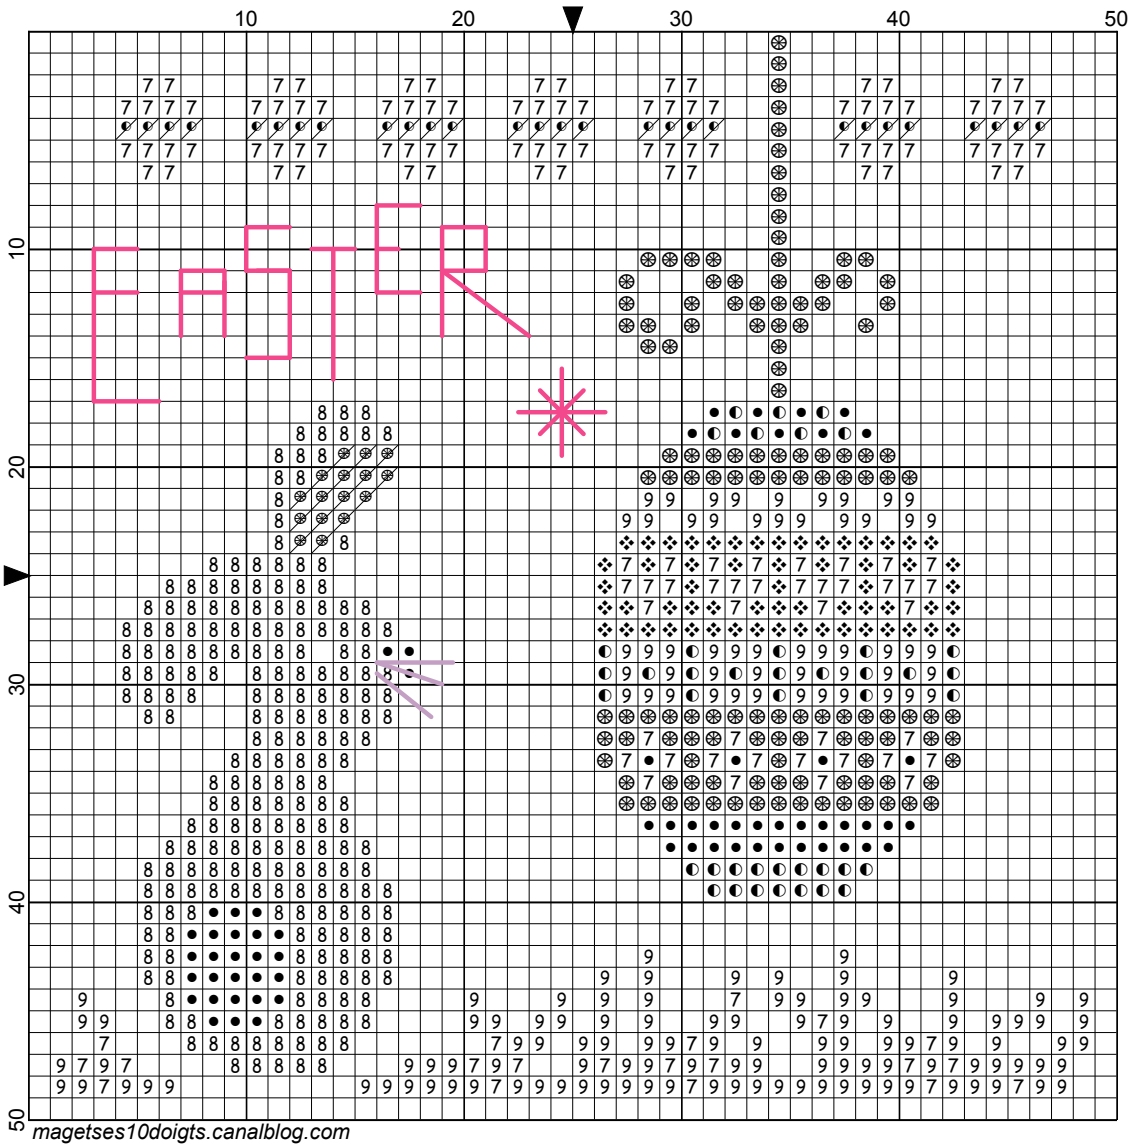

Bunny by Mag et ses 10 doigts

Legend:

- 7 DMC-744
- 8 DMC-828
- 9 DMC-164
- DMC-776
- DMC-210
- DMC-341
- DMC-722

Backstitches:

- DMC-3805
- DMC-210